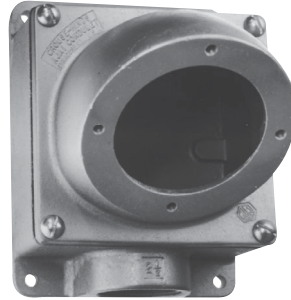

AJ and AJC Back Boxes with Angle Adapters for 60, 100, 200 & 400 A Receptacle Housings AJX Assemblies and Component Parts For 200 and 400 A Receptacle Housings

Dimensions
see pages 1334–1335

1P

AJ Back Box with 60 / 100 / 150 A Angle Adapter

AJ Back Box with 200 / 400 A Angle Adapter

AJC Back Box with 60 / 100 / 150 A AJA Angle Adapter

AJC Back Box with 200 A Angle Adapter

AJ and AJC Back Boxes†

Hub Size	Type	60, 100 & 150 A		200 A		400 A	
		Box Only	Box & Adapter Assembly	Box Only	Box & Adapter Assembly	Box Only	Box & Adapter Assembly
1"	One Hub Feed Thru	AJ56* AJC56*	AJ37 AJC37				
1 1/4"	One Hub Feed Thru	AJ56* AJC56*	AJ47 AJC47				
1 1/2"	One Hub Feed Thru	AJ56* AJC56*	AJ57 AJC57	AJ71*	AJ58		
2"	One Hub Feed Thru	AJ66 AJC66	AJ67 AJC67	AJ71*	AJ68	AJ82*	AJ69‡
2 1/2"	One Hub Feed Thru			AJ71* AJC71	AJ78 AJC78	AJ82*	AJ79‡
3"	One Hub Feed Thru					AJ82*	AJ89‡
Angle Adapter		AJA6		AJA1		AJA2	

*Reducer supplied with assembly.

†AJ and AJC back boxes are square, making it possible to install with hub in several positions.

‡Use AJ69, AJ79 or AJ89 for cables up to 2 – #350MCM, 3 – #300MCM or 4 – #250MCM. For larger cables, use AJX69, etc., listed under assemblies.

AJX Assemblies Back Box with Angle Adapter, 3 Blank Plates and 1 Hub Plate

Hub Size	400 A Cat. #
2	AJX69
2 1/2	AJX79
3	AJX89
3 1/2	AJX929
4	AJX9210
5	AJX9212

AJX Component Parts

For use in making up assemblies with arrangements of hub plates (4 required) other than those listed.