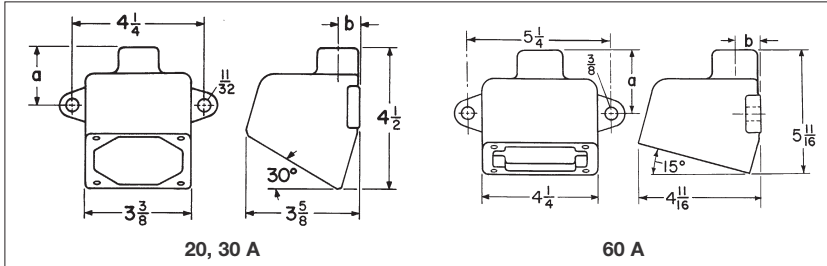

AJX Assemblies Back Box with Angle Adapter, 3 Blank Plates and 1 Hub Plate

Hub Size	400 A Cat. #
2	AJX69
2 1/2	AJX79
3	AJX89
3 1/2	AJX929
4	AJX9210
5	AJX9212

AJX Component Parts

For use in making up assemblies with arrangements of hub plates (4 required) other than those listed.

Back Box

Angle Adapter

Type	Cat. #
Back Box 400 A	AJX99
Angle Adapter 400 A	AJ245

Hub Plate

Blank Plate

Hub Size	Hub Plate 400 A Cat. #	Blank Plate 400 A Cat. #
2	YYP96	YYP900
2 1/2	YYP97	
3	YYP98	
3 1/2	YYP99	
4	YYP910	
5	YYP9012	

1P

1P Back Boxes

Dimensions

Dimensions (In Inches): ARE Back Boxes

Cat. #	Rating	Size	a	b
13	20, 30 A	1/2	1 ²⁷ / ₃₂	1 ¹ / ₁₆
23	20, 30 A	3/4	1 ²⁷ / ₃₂	1 ³ / ₁₆
33	20, 30 A	1	1 ³¹ / ₃₂	1 ⁵ / ₁₆
36	60 A	1	2 ⁹ / ₁₆	1 ⁵ / ₁₆
46	60 A	1 1/4	2 ⁵ / ₈	1 ³ / ₁₆
56	60 A	1 1/2	2 ¹¹ / ₁₆	1 ⁹ / ₁₆