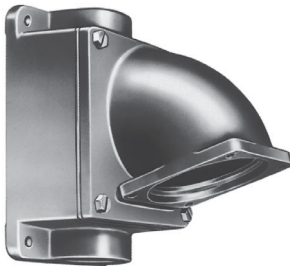

AJ and AJC Back Boxes with Angle Adapters for 60, 100, 200 & 400 A Receptacle Housings AJX Assemblies and Component Parts For 200 and 400 A Receptacle Housings

Dimensions
see pages 1334–1335

1P

AJ Back Box with 60 / 100 / 150 A Angle Adapter

AJ Back Box with 200 / 400 A Angle Adapter

AJC Back Box with 60 / 100 / 150 A AJA Angle Adapter

AJC Back Box with 200 A Angle Adapter

AJ and AJC Back Boxes†

Hub Size	Type	60, 100 & 150 A		200 A		400 A	
		Box Only	Box & Adapter Assembly	Box Only	Box & Adapter Assembly	Box Only	Box & Adapter Assembly
1"	One Hub Feed Thru	AJ56* AJC56*	AJ37 AJC37				
1 1/4"	One Hub Feed Thru	AJ56* AJC56*	AJ47 AJC47				
1 1/2"	One Hub Feed Thru	AJ56* AJC56*	AJ57 AJC57	AJ71*	AJ58		
2"	One Hub Feed Thru	AJ66 AJC66	AJ67 AJC67	AJ71*	AJ68	AJ82*	AJ69‡
2 1/2"	One Hub Feed Thru			AJ71* AJC71	AJ78 AJC78	AJ82*	AJ79‡
3"	One Hub Feed Thru					AJ82*	AJ89‡
Angle Adapter		AJA6		AJA1		AJA2	

*Reducer supplied with assembly.

†AJ and AJC back boxes are square, making it possible to install with hub in several positions.

‡Use AJ69, AJ79 or AJ89 for cables up to 2 – #350MCM, 3 – #300MCM or 4 – #250MCM. For larger cables, use AJX69, etc., listed under assemblies.

AJX Assemblies Back Box with Angle Adapter, 3 Blank Plates and 1 Hub Plate

Hub Size	400 A Cat. #
2	AJX69
2 1/2	AJX79
3	AJX89
3 1/2	AJX929
4	AJX9210
5	AJX9212

AJX Component Parts

For use in making up assemblies with arrangements of hub plates (4 required) other than those listed.