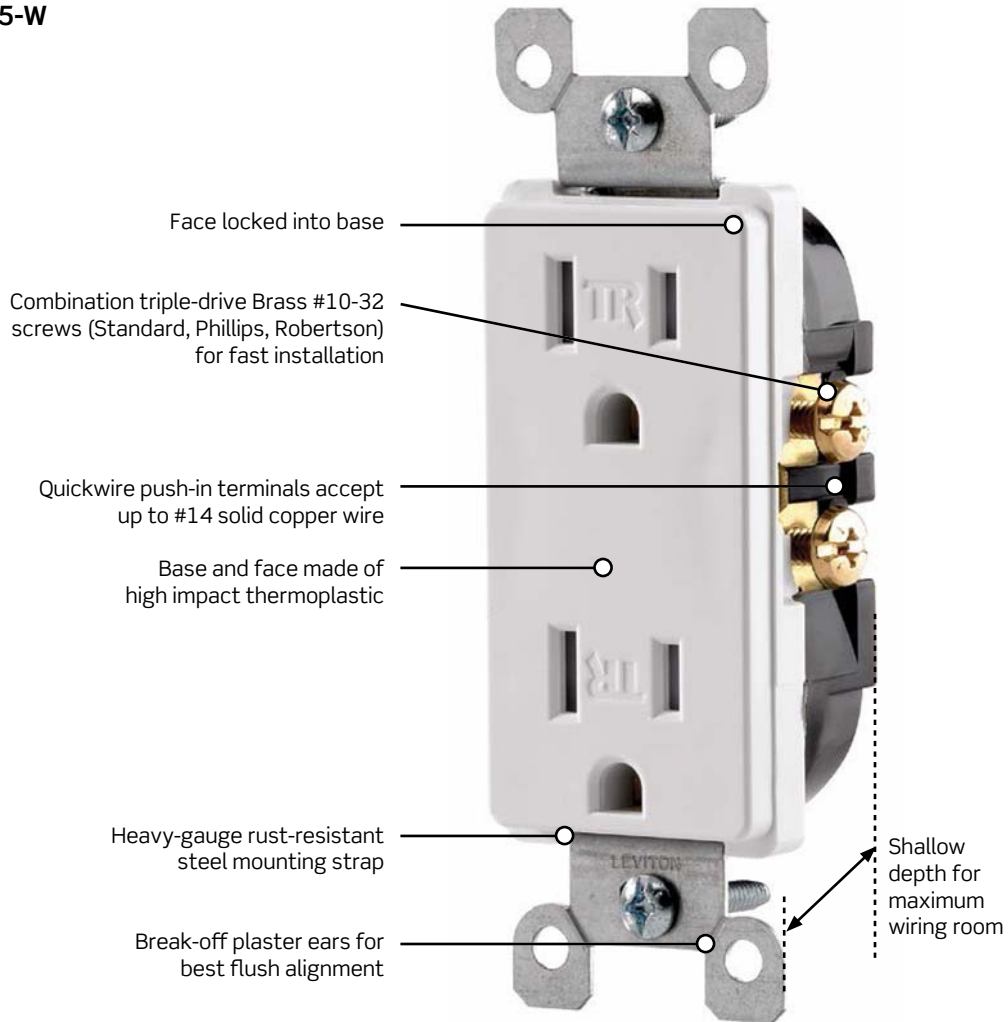

Decora® Receptacles

Leviton's comprehensive Decora® receptacle portfolio includes devices rated for all types of applications in a variety of standard configurations and colors.

T5325-W

Color Choices Decora® straight blade devices are offered in a wide range of colors. To order colors, add suffix to Cat. No.

Commercial Grade Decora Plus™ Receptacles

Features and Benefits

- Back wire and side wire terminal options
- Heavy-gauge locked-in wraparound strap
- Back wire terminals accept up to #10 AWG copper or copper-clad wire, solid or stranded
- Brass staked on self-grounding clip
- Heavy-duty triple-wipe brass contacts for long service life
- Impact-resistant thermoplastic construction
- Limited 10-year warranty

Heavy-Duty Back and Side Wired, Self-Grounding

Rating		15A-125V	15A-250V	20A-125V	20A-250V
NEMA					
		5-15R	6-15R	5-20R	6-20R
Description	Color	Cat. No.	Cat. No.	Cat. No.	Cat. No.
Duplex, Tamper-Resistant	White	TDR15-W	—	TDR20-W	—
	Ivory	TDR15-I	—	TDR20-I	—
	Light Almond	—	—	TDR20-T	—
	Gray	TDR15-GY	—	TDR20-GY	—
	Black	TDR15-E	—	TDR20-E	—
	Red	TDR15-R	—	—	—
	Blue	TDR15-BU	—	—	—
	Brown	TDR15	—	TDR20	—
Duplex	White	16252-W	—	16352-W	—
	Ivory	16252-I	—	16352-I	—
	Light Almond	16252-T	—	16352-T	—
	Gray	16252-GY	—	16352-GY	—
	Black	16252-E	—	16352-E	—
	Blue	—	—	16352-BU	—
	Brown	16252	—	—	—
Single	White	16251-W	16651-W	16351-W	16451-W
	Ivory	16251-I	16651-I	16351-I	16451-I
	Brown	16251	—	16351	—

TDR15-I

16251

DR15S-GW

Side Wired, Self-Grounding

Description	Color	Cat. No.	Cat. No.	Cat. No.	Cat. No.
Duplex Tamper-Resistant	White	DR15S-GW	—	—	—
	Ivory	DR15S-GI	—	—	—
	Lt. Almond	DR15S-GT	—	—	—
	Gray	DR15S-GGY	—	—	—
	Black	DR15S-GE	—	—	—
	Brown	DR15S-G	—	—	—
Duplex	White	16242-W	—	16342-W	—
	Ivory	16242-I	—	16342-I	—
	Gray	—	—	16342-GY	—
	Black	16242-E	—	16342-E	—
	Brown	16242	—	16342	—
Single	White	16241-W	16641-W	16341-W	16441-W
	Ivory	16241-I	16641-I	16341-I	16441-I
	Lt. Almond	—	—	16341-T	16441-T
	Gray	—	—	16341-GY	—
	Black	—	—	16341-E	—
	Brown	—	—	16341	—