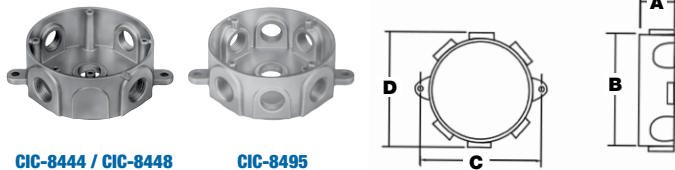

## Dry-Tite® Round Boxes and Cover

CIC-8444 / CIC-8448

CIC-8495

Cat. No.	Hub Size (in.)		No. of Lugs	No. of Plugs	Description	A (in.)	B (in.)	C (in.)	D (in.)	Cu. (in.)
	Side	Bottom								
<b>Weatherproof Junction Box Kits (Cast Aluminum)</b>										
CIC-8444	4 X 1/2	1/2	2	4 X 1/2	Includes cover, gasket, plugs and mounting screws	1-5/8	3-15/16	5	4-5/16	17.3
CIC-8446	4 X 3/4			3 X 3/4						
				1 X 1/2						
CIC-8448	4 X 1			3 X 1						
				1 X 1/2						
<b>Outlet Box 4-1/2 Dia. (Cast Aluminum)</b>										
CIC-8495	6 X 1/2	1/2	2	5 X 1/2		1-1/2	3-15/16	4-5/8	4-5/16	17.3

CIC-93

Cat. No.	Description
<b>Weatherproof Round Cover – 4-3/16 in. Dia. (Stamped Aluminum)</b>	
CIC-93	For 4 in. weatherproof round box. Includes gasket and mounting screws