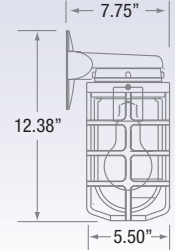

200 Series Dimensions

VBKS-1  
VBKS-2

VBKS-100  
VBKS-200

VBKS-100-CG  
VBKS-200-CG

100 Series Dimensions

200 Series Dimensions

FITTER/BASKET	GLASS	GUARD	BOX (VBKS)	SOCKET	FINISH
Precision die cast.	Standard unit comes with clear globe. Also available are clear, prismatic, frosted and coloured globes.  See page 116 for detailed glass options.	Die cast, threaded with set screw for locking guard in place.	Cast zinc with 3 plugs 1/2" NPT (also available with 3/4" NPT), ground screw and cork gasket.	Porcelain, medium base, with a nickle-plated screw shell.  Lamp not included.	Standard finish is raw. Also available with a powder coat paint finish. Some of the most common colours are black, red, white and blue. For other colours please consult factory.

## ORDERING INFO example: VBS-100-RED

SERIES	DESCRIPTION	INC	VOLTS	FINISH	GLASS (See page.116)
VBS-1	Fitter Only, No Junction Box	100W	120V	Raw Finish Standard	GL100 Clear Glass Standard
VBS-2	Fitter Only, No Junction Box - Large	200W		BLK Black	GL100RIB Prismatic
VBS-100	Fitter w/Glass, No Junction Box	100W		RED Red	GL100SB Frosted
VBS-200	Fitter w/Glass, No Junction Box - Large	200W		WH White	RGL100R Red
VBS-100-CG	Fitter w/Glass/Guard, No Junction Box	100W		BLU Blue	RGL100A Amber
VBS-200-CG	Fitter w/Glass/Guard, No Junction Box - Large	200W		C Custom <sup>1</sup>	RGL100B Blue
					RGL100G Green
VBKS-1	Fitter w/Junction Box	100W			GL200 Clear Glass Standard
VBKS-2	Fitter w/Junction Box - Large	200W			GL200RIB Prismatic
VBKS-100	Fitter w/Glass, Junction Box	100W			GL200SB Frosted
VBKS-200	Fitter w/Glass, Junction Box - Large	200W			RGL200R Red
VBKS-100-CG	Fitter w/Glass/Guard, Junction Box	100W			RGL200A Amber
VBKS-200-CG	Fitter w/Glass/Guard, Junction Box - Large	200W			RGL200B Blue
					RGL200G Green