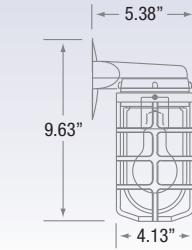

200 Series Dimensions

VBKS-1  
VBKS-2

VBKS-100  
VBKS-200

VBKS-100-CG  
VBKS-200-CG

100 Series Dimensions

200 Series Dimensions

FITTER/BASKET	GLASS	GUARD	BOX (VBKS)	SOCKET	FINISH
Precision die cast.	Standard unit comes with clear globe. Also available are clear, prismatic, frosted and coloured globes.  See page 116 for detailed glass options.	Die cast, threaded with set screw for locking guard in place.	Cast zinc with 3 plugs 1/2" NPT (also available with 3/4" NPT), ground screw and cork gasket.	Porcelain, medium base, with a nickle-plated screw shell.  Lamp not included.	Standard finish is raw. Also available with a powder coat paint finish. Some of the most common colours are black, red, white and blue. For other colours please consult factory.

## ORDERING INFO example: VBS-100-RED

SERIES	DESCRIPTION	INC	VOLTS	FINISH	GLASS (See page.116)
VBS-1	Fitter Only, No Junction Box	100W	120V	Raw Finish Standard	GL100 Clear Glass Standard
VBS-2	Fitter Only, No Junction Box - Large	200W		BLK Black	GL100RIB Prismatic
VBS-100	Fitter w/Glass, No Junction Box	100W		RED Red	GL100SB Frosted
VBS-200	Fitter w/Glass, No Junction Box - Large	200W		WH White	RGL100R Red
VBS-100-CG	Fitter w/Glass/Guard, No Junction Box	100W		BLU Blue	RGL100A Amber
VBS-200-CG	Fitter w/Glass/Guard, No Junction Box - Large	200W		C Custom <sup>1</sup>	RGL100B Blue
					RGL100G Green
VBKS-1	Fitter w/Junction Box	100W			GL200 Clear Glass Standard
VBKS-2	Fitter w/Junction Box - Large	200W			GL200RIB Prismatic
VBKS-100	Fitter w/Glass, Junction Box	100W			GL200SB Frosted
VBKS-200	Fitter w/Glass, Junction Box - Large	200W			RGL200R Red
VBKS-100-CG	Fitter w/Glass/Guard, Junction Box	100W			RGL200A Amber
VBKS-200-CG	Fitter w/Glass/Guard, Junction Box - Large	200W			RGL200B Blue
					RGL200G Green