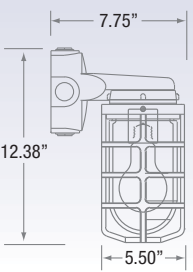

200 Series Dimensions

VBKS-1  
VBKS-2

VBKS-100  
VBKS-200

VBKS-100-CG  
VBKS-200-CG

100 Series Dimensions

200 Series Dimensions

FITTER/BASKET	GLASS	GUARD	BOX (VBKS)	SOCKET	FINISH
Precision die cast.	Standard unit comes with clear globe. Also available are clear, prismatic, frosted and coloured globes.  See page 116 for detailed glass options.	Die cast, threaded with set screw for locking guard in place.	Cast zinc with 3 plugs 1/2" NPT (also available with 3/4" NPT), ground screw and cork gasket.	Porcelain, medium base, with a nickle-plated screw shell.  Lamp not included.	Standard finish is raw. Also available with a powder coat paint finish. Some of the most common colours are black, red, white and blue. For other colours please consult factory.

## ORDERING INFO example: VBS-100-RED

SERIES	DESCRIPTION	INC	VOLTS	FINISH	GLASS (See page.116)
VBS-1	Fitter Only, No Junction Box	100W	120V	Raw Finish Standard	GL100 Clear Glass Standard
VBS-2	Fitter Only, No Junction Box - Large	200W		BLK Black	GL100RIB Prismatic
VBS-100	Fitter w/Glass, No Junction Box	100W		RED Red	GL100SB Frosted
VBS-200	Fitter w/Glass, No Junction Box - Large	200W		WH White	RGL100R Red
VBS-100-CG	Fitter w/Glass/Guard, No Junction Box	100W		BLU Blue	RGL100A Amber
VBS-200-CG	Fitter w/Glass/Guard, No Junction Box - Large	200W		C Custom <sup>1</sup>	RGL100B Blue
					RGL100G Green
VBKS-1	Fitter w/Junction Box	100W			GL200 Clear Glass Standard
VBKS-2	Fitter w/Junction Box - Large	200W			GL200RIB Prismatic
VBKS-100	Fitter w/Glass, Junction Box	100W			GL200SB Frosted
VBKS-200	Fitter w/Glass, Junction Box - Large	200W			RGL200R Red
VBKS-100-CG	Fitter w/Glass/Guard, Junction Box	100W			RGL200A Amber
VBKS-200-CG	Fitter w/Glass/Guard, Junction Box - Large	200W			RGL200B Blue
					RGL200G Green