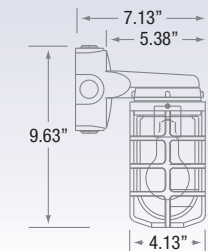

200 Series Dimensions

VBKS-1  
VBKS-2

VBKS-100  
VBKS-200

VBKS-100-CG  
VBKS-200-CG

100 Series Dimensions

200 Series Dimensions

FITTER/BASKET	GLASS	GUARD	BOX (VBKS)	SOCKET	FINISH
Precision die cast.	Standard unit comes with clear globe. Also available are clear, prismatic, frosted and coloured globes.  See page 116 for detailed glass options.	Die cast, threaded with set screw for locking guard in place.	Cast zinc with 3 plugs 1/2" NPT (also available with 3/4" NPT), ground screw and cork gasket.	Porcelain, medium base, with a nickle-plated screw shell.  Lamp not included.	Standard finish is raw. Also available with a powder coat paint finish. Some of the most common colours are black, red, white and blue. For other colours please consult factory.

## ORDERING INFO example: VBS-100-RED

SERIES	DESCRIPTION	INC	VOLTS	FINISH	GLASS (See page.116)
VBS-1	Fitter Only, No Junction Box	100W	120V	Raw Finish Standard	GL100 Clear Glass Standard
VBS-2	Fitter Only, No Junction Box - Large	200W		BLK Black	GL100RIB Prismatic
VBS-100	Fitter w/Glass, No Junction Box	100W		RED Red	GL100SB Frosted
VBS-200	Fitter w/Glass, No Junction Box - Large	200W		WH White	RGL100R Red
VBS-100-CG	Fitter w/Glass/Guard, No Junction Box	100W		BLU Blue	RGL100A Amber
VBS-200-CG	Fitter w/Glass/Guard, No Junction Box - Large	200W		C Custom <sup>1</sup>	RGL100B Blue
					RGL100G Green
VBKS-1	Fitter w/Junction Box	100W			GL200 Clear Glass Standard
VBKS-2	Fitter w/Junction Box - Large	200W			GL200RIB Prismatic
VBKS-100	Fitter w/Glass, Junction Box	100W			GL200SB Frosted
VBKS-200	Fitter w/Glass, Junction Box - Large	200W			RGL200R Red
VBKS-100-CG	Fitter w/Glass/Guard, Junction Box	100W			RGL200A Amber
VBKS-200-CG	Fitter w/Glass/Guard, Junction Box - Large	200W			RGL200B Blue
					RGL200G Green