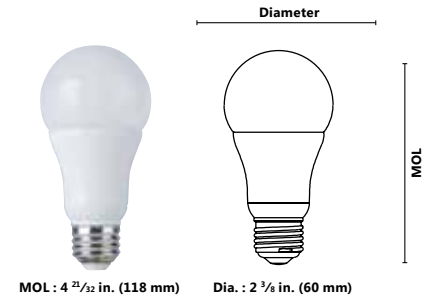

Technical Information Bulletin - LED

E-Lume™

ORDERING INFORMATION

Order code: 62852
 Description: LED/OMNI/7W/27K/ND/ELUME
 UPC: 69549628526
 Case quantity: 48

PERFORMANCE DATA

Shape:	OMNI
Wattage (W):	7
Lamp voltage (VAC):	120
Colour temperature (K)**:	2 700
Average life (L70 hours):	25 000
Initial lumens (lm)*:	450
Initial lumens per watt (lm/W):	64
CBCP:	-
CRI:	80
Beam angle:	215
Power factor:	≥ 0.54
Operating temperature range:	-20 °C/4 °F to 45 °C/113 °F
Base:	E26

*Initial lumens range: +/- 5 %

**Typical colour temperature range: +/- 5 %

BEAM SPREAD

CAUTIONS

- Turn power off before inspection, installation, or removal.
- Risk of electric shock – do not use where directly exposed to water or weather.
- Suitable for use in open fixtures.
- Suitable for use in damp locations.
- Do not open – no user serviceable parts inside.
- Use only on 120 VAC, 60 Hz circuits.
- This device is not intended for use with emergency exit fixtures or emergency exit lights.
- Not suitable for use on dimming circuits.
- Three year limited warranty.
- For warranty information visit www.standardpro.com.
- Operating temperature: -20 °C/4 °F to 45 °C/113 °F.