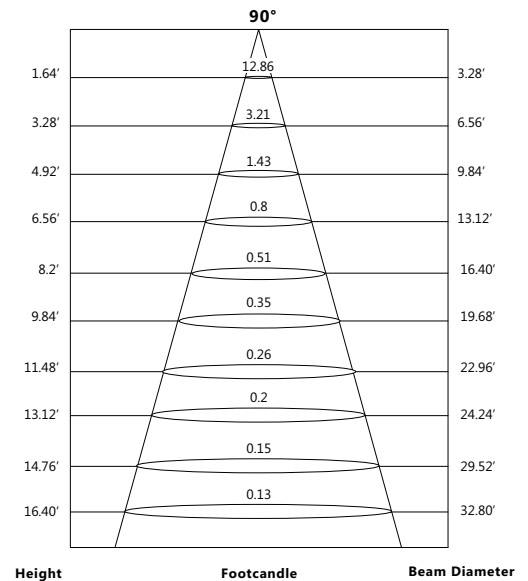

BEAM SPREAD

CAUTIONS

- Turn power off before inspection, installation, or removal.
- Risk of electric shock – do not use where directly exposed to water or weather.
- Suitable for use in open fixtures.
- Suitable for use in damp locations.
- Do not open – no user serviceable parts inside.
- Use only on 120 VAC, 60 Hz circuits.
- This device is not intended for use with emergency exit fixtures or emergency exit lights.
- Not suitable for use on dimming circuits.
- Three year limited warranty.
- For warranty information visit www.standardpro.com.
- Operating temperature: -20 °C/4 °F to 45 °C/113 °F.

NOTES: This device complies with Part 15 of the FCC rules and has been tested and found to comply with the limits for a Class B digital device. This product may cause interference with other devices. If interference occurs, change the location of the product. Any changes or modifications not expressly approved by the manufacturer could void the user's authority to operate the equipment. This RFLD device complies with Canadian ICES-003. LED lamps must be stored, operated under suitable environmental conditions and in accordance with, but not limited to, the latest National Electrical Code, cETLus, cULus, CSA and ANSI specifications.

Data is based upon tests performed in a controlled environment and representative of relative performance. Actual performance can vary depending on operating conditions. Specifications are subject to change without notice.

June 4, 2014

STANDARD™