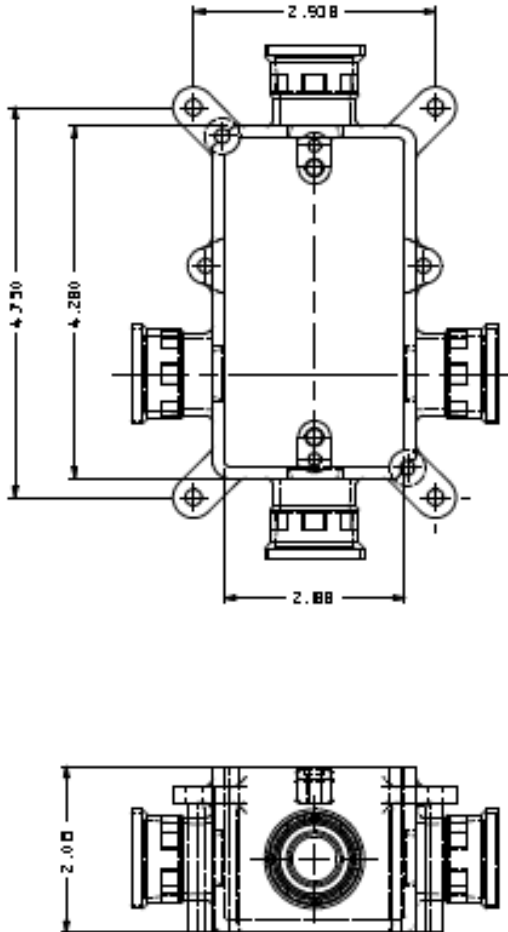

RIGID PVC CONDUIT FITTINGS

SLAB BOX, SVSBH-10, 089054
 SLAB BOX, SVSBH-15, 089053

ISSUE DATE:
DATE D'EMISSION: 2009 05 15

SUPERCEDES:
REPLACE:

0

PART LIST:

Description	Part #	Qty	
		089053	089054
6-32 REGULAR INSERT	072537	1	1
6-32 COLLAR INSERT	072536	1	1
3/4" RETAINERS	091988	4	
1/2" RETAINERS	091987		4
10-32 X 5/16 SCREW(HEXHEAD COMB)WITH GROUND CLIP	072512	1	1