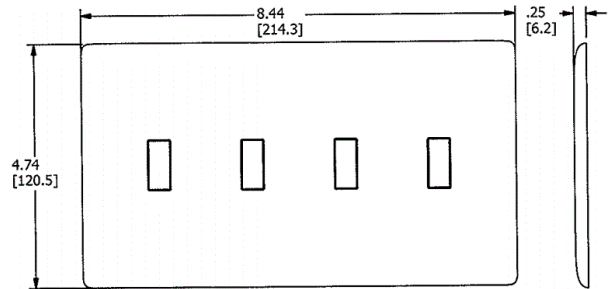

Ordering Information

Description	Color	UPC	Catalog Number
Snap-On Screwless Wallplates	White	883778306341	NPS264W

Listings

UL and CSA

Specifications

Cover and Base Material	Polycarbonate
Plate Type	4-Gang
Screws Subplate	Captive Stainless Steel

Online Resources

[eCatalog](#)

Dimensions in Inches (mm)

Hubbell Wiring Device-Kellems • Hubbell Incorporated (Delaware) • 40 Waterview Drive • Shelton, CT 06484

Phone (800) 288-6000 • Fax (800) 255-1031 • Specifications subject to change without notice.