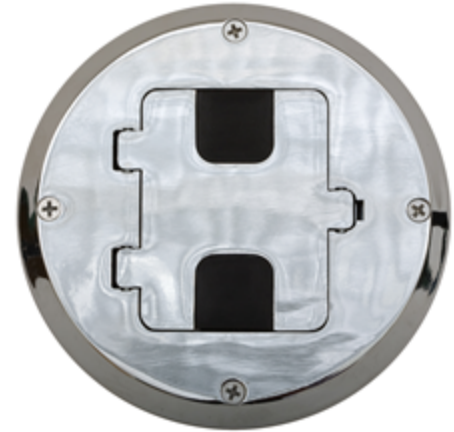

**Floor Boxes**  
**Residential Delivery Systems**  
**Flush Floor Boxes for Wooden Floors**

**Features**

- Pre-assembled flange and cover for fast installation
- Top screw fastening and side joist mounting provided
- Height accessible adjustments after the box is mounted

**Ordering Information**

Description	Finish	UPC	Catalog Number
Decorator duplex	Chrome Plated	883778300233	RF515CH

**Specifications**

Material	Chrome Plated
----------	---------------

**Online Resources**