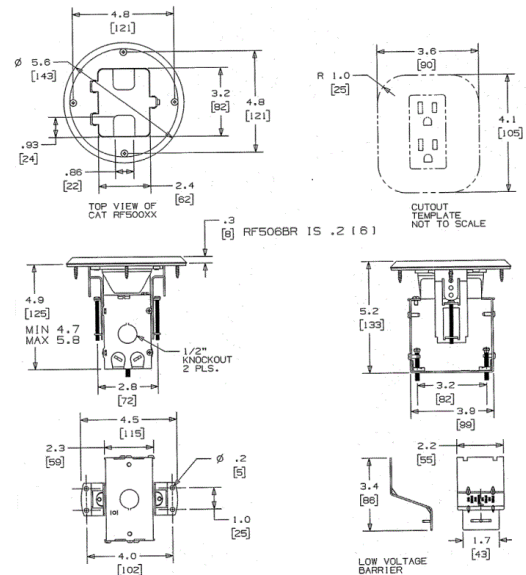

**Floor Boxes**  
**Residential Delivery Systems**  
**Flush Floor Boxes for Wooden Floors**

**Features**

- Pre-assembled flange and cover for fast installation
- Top screw fastening and side joist mounting provided
- Height accessible adjustments after the box is mounted

**Ordering Information**

Description	Finish	UPC	Catalog Number
Decorator duplex	Chrome Plated	883778300233	RF515CH

**Specifications**

Material	Chrome Plated
----------	---------------

**Online Resources**

- Customer Use Drawing
- eCatalog
- Installation Instructions

Dimensions in Inches (mm)

Hubbell Wiring Device-Kellems • Hubbell Incorporated (Delaware) • 40 Waterview Drive • Shelton, CT 06484

Phone (800) 288-6000 • Fax (800) 255-1031 • Specifications subject to change without notice.