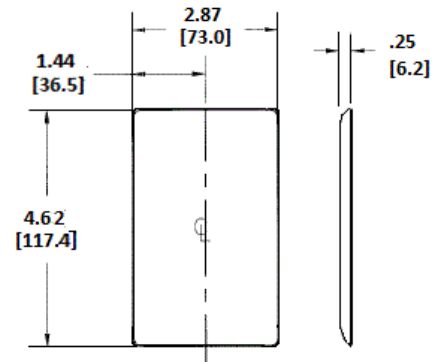

Description	Color	Catalog Number	UPC
1-Gang, 1-Decorator Opening, paint filled black lettering	Orange	NP26OIG	883778111013

Listings

UL Listed
CSA Certified

Specifications

Material	Nylon
Plate Type	1-Gang
Plate Openings	Decorator
Mounting Screws	Steel painted, slotted head
Appearance	Smooth

Online Resources

Customer Use Drawing
eCatalog

Dimensions in Inches (mm)

Hubbell Wiring Device-Kellems • Hubbell Incorporated (Delaware) • 40 Waterview Drive • Shelton, CT 06484

Phone (800) 288-6000 • Fax (800) 255-1031 • Specifications subject to change without notice.