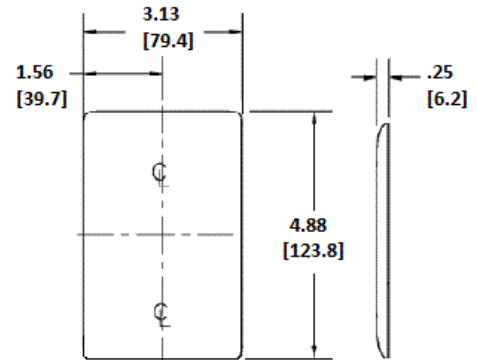

Wallplates
Decorator Wallplates

HUBBELL

Features

- Reinforcement ribs for extra strength
- Curved corners for improved aesthetics
- High-impact, self-extinguishing nylon material

Ordering Information

Description	Color	Catalog Number	UPC
1-Gang, Decorator, Mid-Size	White	NPJ26W	

Specifications

Material	Nylon
Plate Type	1-Gang
Plate Openings	Decorator
Mounting Screws	Steel painted, slotted head
Appearance	Smooth

Online Resources

Customer Use Drawing
eCatalog

Dimensions in Inches (mm)