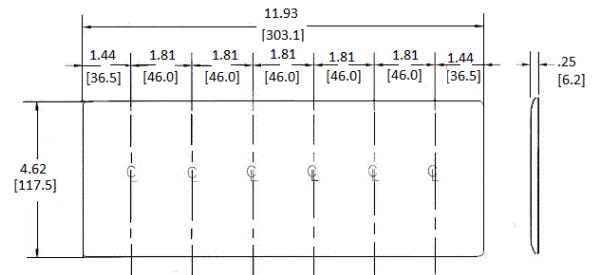

Ordering Information

Description	Color	Catalog Number	UPC
6-Gang, 6-Toggle Openings	Ivory	NP6I	883778102004

Listings

UL Listed
CSA Certified

Specifications

Plate Material	Nylon
Plate Type	6-Gang
Plate Openings	Toggle switch
Mounting Screws	Steel painted, slotted head
Appearance	Smooth

Accessories

Screws
Adapters

Online Resources

Customer Use Drawing
eCatalog

Dimensions in Inches (mm)

Hubbell Wiring Device-Kellems • Hubbell Incorporated (Delaware) • 40 Waterview Drive • Shelton, CT 06484