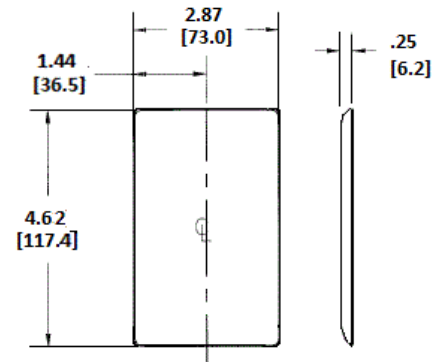

Ordering Information

Description	Color	CatalogNumber	UPC
1-Gang, 1-Telephone .406 in. (10.3) Dia. Hole, Box Mount	Ivory	NP111	883778103841

Listings

UL Listed
CSA Certified

Specifications

Material	Nylon
Plate Type	1-Gang
Plate Openings	Telephone
Mounting Screws	Steel painted, slotted head
Appearance	Smooth

Online Resources

[Customer Use Drawing](#)
[eCatalog](#)

Dimensions in Inches (mm)

Hubbell Wiring Device-Kellems • Hubbell Incorporated (Delaware) • 40 Waterview Drive • Shelton, CT 06484

Phone (800) 288-6000 • Fax (800) 255-1031 • Specifications subject to change without notice.