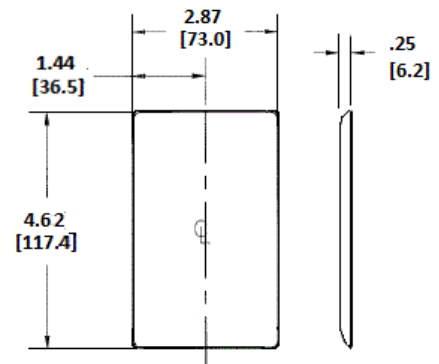

### Specifications

Material	Nylon
Plate Type	1-Gang
Plate Openings	Decorator
Mounting Screws	Steel painted, slotted head
Appearance	Smooth