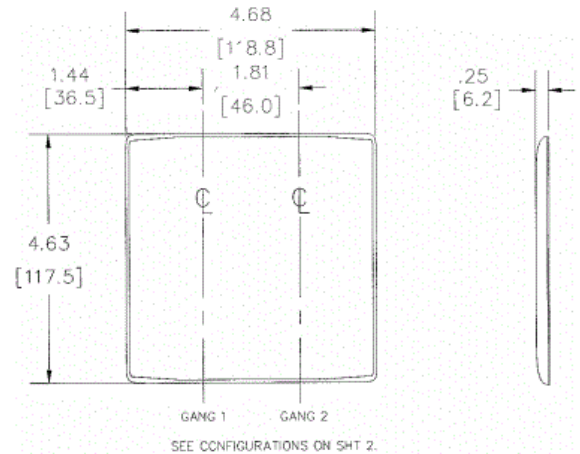

### Ordering Information

Description	Color	Catalog No.	UPC
2-Gang, 2-Decorator Openings	Almond	NP262AL	883778102523

### Specifications

Material	Nylon
Plate Type	2-Gang
Plate Openings	Decorator
Mounting Screws	Steel painted, slotted head
Appearance	Smooth