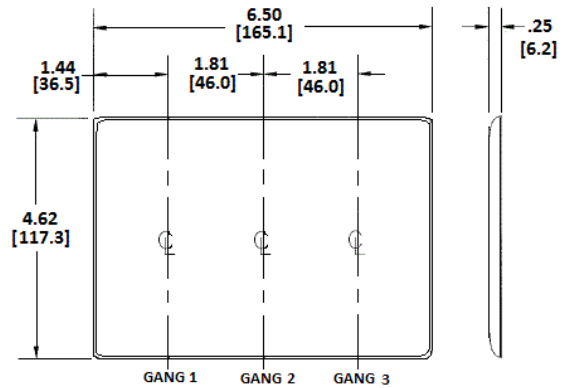

### Ordering Information

| Description                     | Color | Catalog Number | UPC          |
|---------------------------------|-------|----------------|--------------|
| 3-Gang, 3-Decorator<br>Openings | Brown | NP263          | 883778102554 |

### Specifications

|                 |                             |
|-----------------|-----------------------------|
| Material        | Nylon                       |
| Plate Type      | 3-Gang                      |
| Plate Openings  | Decorator                   |
| Mounting Screws | Steel painted, slotted head |
| Appearance      | Smooth                      |