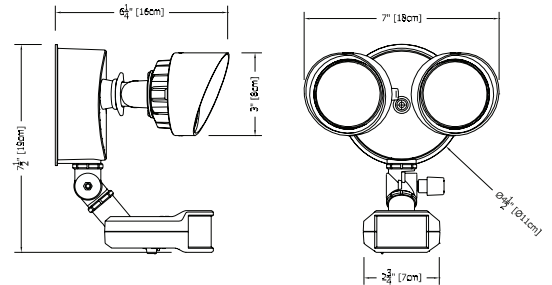

CONSTRUCTION — Rugged cast-aluminum, corrosion-resistant rear housing and lamp heads thermally isolate the LEDs and driver promoting long life.

OMS1000 motion detection head with 180-degree detection and up to 70-ft. forward motion detection.

Removable aluminum visors allow for maximum brightness or “neighbor-friendly” shading.

4000K CCT.

See Lighting Facts labels for specific fixture performance.

INSTALLATION — Designed for wall- or eave-mounting to existing junction box (provided by others). Mount 6-10 feet high for optimum range and detection.

Outdoor General Purpose

OLF

LED MOTION SECURITY FLOODLIGHT

All dimensions are inches (centimeters) unless otherwise indicated.

ORDERING INFORMATION

For shortest lead times, configure product using standard options (shown in bold).