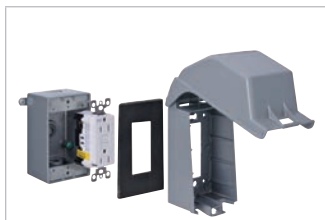

Red•Dot® weatherproof outdoor kits

S312E-CN

S315BRE-CN

S355E-CN

DKG-CA

Cat. No.	Finish
Duplex Weatherproof Outlet Device Kits	
S312E-CN	Silver
S312BRE-CN	Bronze
S312WHE-CN	White
GFCI Weatherproof Outlet Device Kit	
S315E-CN	Silver
S315BRE-CN	Bronze
S315WHE-CN	White
GFCI Weatherproof Outlet Device Kit	
S355E-CN	Grey
S355P-CN	Grey
Nonmetallic Deck Grommet	
DKG-CA	Black

All supplied receptacles are tamper resistant