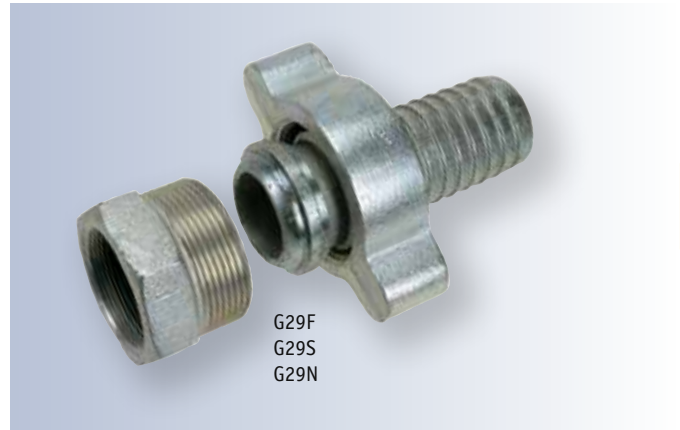

GROUND JOINT FITTINGS

Ground joint fittings are for heavy-duty applications such as steam, air supply for construction, roadbuilding, and drilling applications. The coarse threads make G29 couplings easy to couple in the field, and the heavy wing nuts can be tightened using a hammer or mallet. Collars on the hose stems are designed for use with G29C interlocking clamps. Typical hose assemblies will have G29S stems and G29N wing nuts on both ends fastened with G29C clamps. Hose lengths can then be joined using G29DS double spuds. Male and female spuds are used to adapt to pipe thread ends on valves, pipe fittings, or manifolds. Ground joint fittings are made from plated ductile iron. Small size stems are plated carbon steel and small double spuds are brass.

Part Number	Hose Size	PRICE EACH		Pkg Qty
		Loose	Std Pkg	

G29S... GROUND JOINT FEMALE STEM

G29S-050	1/2"	\$ 6.10	\$ 5.40	5
G29S-075	3/4"	8.10	7.30	5
G29S-100	1"	9.00	8.10	5
G29S-125	1 1/4"	11.90	10.80	5
G29S-150	1 1/2"	12.80	11.30	5
G29S-200	2"	13.90	12.50	5
G29S-250	2 1/2"		32.50	1
G29S-300	3"		37.50	1
G29S-400	4"		99.00	1

G29F... GROUND JOINT FEMALE SPUD

Female Pipe		PRICE EACH		Pkg Qty
Part Number	Hose Size	Loose	Std Pkg	
G29F-050	1/2"	\$ 9.40	\$ 8.50	5
G29F-075	3/4"	11.00	9.90	5
G29F-100	1"	11.00	9.90	5
G29F-125	1 1/4"	18.80	17.00	5
G29F-150	1 1/2"	18.80	17.00	5
G29F-200	2"	21.60	19.40	5
G29F-250	2 1/2"		46.00	1
G29F-300	3"		60.70	1
G29F-400	4"		97.50	1

G29DS... GROUND JOINT DOUBLE SPUD

G29DS-050	1/2"	\$ 25.90	\$ 23.30	5
G29DS-075	3/4" & 1"	24.90	22.40	5
G29DS-125	1 1/4" & 1 1/2"	31.10	28.00	5
G29DS-200	2"	40.10	36.10	5
G29DS-300	3"		150.70	1