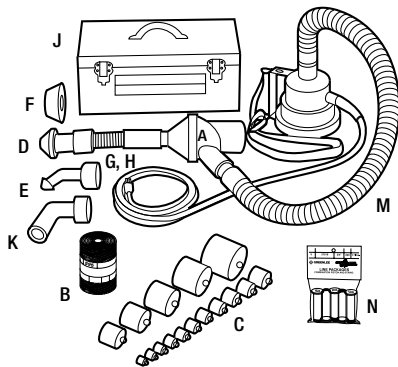

## Parts List for Models 591 and 592

592 Mighty Mouser® Blow Gun Kit

591 Portable Blower Power Fishing System

KEY	CAT. NO.	UPC NO.	DESCRIPTION	592	591
A	691	32095	Mighty Mouser® Blow Gun	1	1
B	595	32433	Fish Line – 85 lbs. (378N) pulling strength; 2,150' (655 m) long	1	1
C	*		Piston set for 1/2"-4" conduit (EMT & Rigid)		
D	25644	25644	Adapter Cone 1-1/4"-2-1/2" Conduit	1	1
E	25646	25646	Adapter Cone 1/2"-1" Conduit	1	1
F	25645	25645	Adapter Cone 3"-4" Conduit		1
G	32104	32104	Flexible Hose 1-1/2" dia. x 1' (38.1 mm x 305 mm)	1	1
H	33451	33451	Hose Clamp	1	1
J	32662	32662	Storage Box	1	1
K	23360	23360	Adapter Nozzle for Tape and Line		1
M	32431	32431	Flexible Hose 1-1/2" x 4' (38.1 mm x 1.2 m)		1
N	37917-10	06274	1/2" Conduit x 150' (46 m) Line Pkg.	10	10
N	37920-5	06277	3/4" Conduit x 450' (137 m) Line Pkg.	5	5
N	37923-5	06280	1" Conduit x 450' (137 m) Line Pkg.	5	5

## Conduit Pistons

- Use with blower or vacuum power fishing system to pioneer the line through the conduit run.
- Flexible foam body for an air-tight seal.
- Color-coded end disk with embossed size markings for fast, easy selection.
- Strong steel center rod with loops on both ends.
- Pistons available for all types and sizes of conduit 1/2" through 6".

### PISTON SETS

CAT. NO.	UPC NO.	DESCRIPTION
S2613	26777	1/2", 3/4", 1", 1-1/4", 1-1/2" and 2" EMT, IMC and Rigid
34317	34317	2-1/2", 3", 3-1/2" and 4" EMT