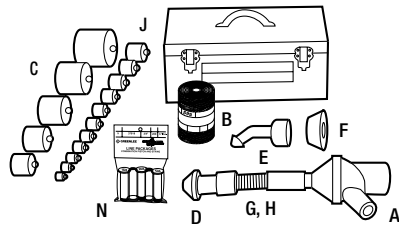

## Parts List for Models 591 and 592

592 Mighty Mouser® Blow Gun Kit

591 Portable Blower Power Fishing System

KEY	CAT. NO.	UPC NO.	DESCRIPTION	592	591
A	691	32095	Mighty Mouser® Blow Gun	1	1
B	595	32433	Fish Line – 85 lbs. (378N) pulling strength; 2,150' (655 m) long	1	1
C	*		Piston set for 1/2"-4" conduit (EMT & Rigid)		
D	25644	25644	Adapter Cone 1-1/4"-2-1/2" Conduit	1	1
E	25646	25646	Adapter Cone 1/2"-1" Conduit	1	1
F	25645	25645	Adapter Cone 3"-4" Conduit		1
G	32104	32104	Flexible Hose 1-1/2" dia. x 1' (38.1 mm x 305 mm)	1	1
H	33451	33451	Hose Clamp	1	1
J	32662	32662	Storage Box	1	1
K	23360	23360	Adapter Nozzle for Tape and Line		1
M	32431	32431	Flexible Hose 1-1/2" x 4' (38.1 mm x 1.2 m)		1
N	37917-10	06274	1/2" Conduit x 150' (46 m) Line Pkg.	10	10
N	37920-5	06277	3/4" Conduit x 450' (137 m) Line Pkg.	5	5
N	37923-5	06280	1" Conduit x 450' (137 m) Line Pkg.	5	5

## Conduit Pistons

- Use with blower or vacuum power fishing system to pioneer the line through the conduit run.
- Flexible foam body for an air-tight seal.
- Color-coded end disk with embossed size markings for fast, easy selection.
- Strong steel center rod with loops on both ends.
- Pistons available for all types and sizes of conduit 1/2" through 6".

### PISTON SETS

CAT. NO.	UPC NO.	DESCRIPTION
S2613	26777	1/2", 3/4", 1", 1-1/4", 1-1/2" and 2" EMT, IMC and Rigid
34317	34317	2-1/2", 3", 3-1/2" and 4" EMT