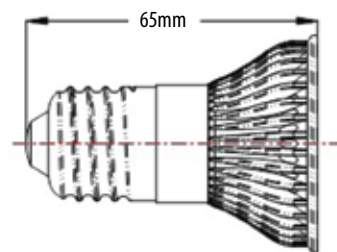

Dimensions

www.energreetechnologies.com

info@energreetechnologies.com