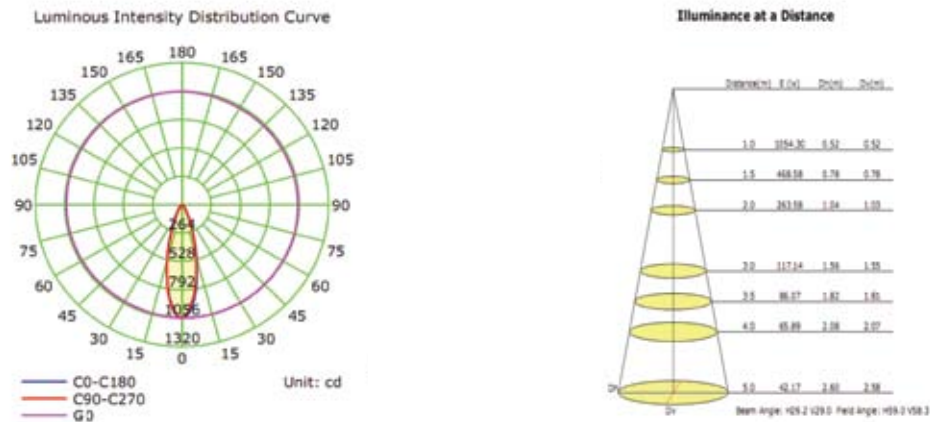

Based on \$0.11kWh while compared to a standard 50w halogen

Order Code

Product Code	LED Qty.	Chip	Colour	Colour Temp	Volts	Watts	Initial Lumens	Rated Life (Hr.)	CRI	Beam Angle
EGT-5.5-JDR-D-CW	3	CREE	Cool White	6000k	120V AC	5.5	300	40,000	75	45°
EGT-5.5-JDR-D-WW	3	CREE	Warm White	2800K	120V AC	5.5	260	40,000	85	45°

Specifications

Net Weight: 70g

Dimensions: 65mm x 50mm dia.

Beam Angle: 45°

Base type: E26

Light Source: CREE

Rated Life Span: 40,000 hrs

Input Voltage: 120V AC

Dimensions

www.energreetechnologies.com

info@energreetechnologies.com

energreetechnologies

together committed to a greener future.

PRO SERIES

ILLUMINATION INTENSITY CHART (CREE Xlamp XP-E)

DIMMER COMPATIBILITY CHART