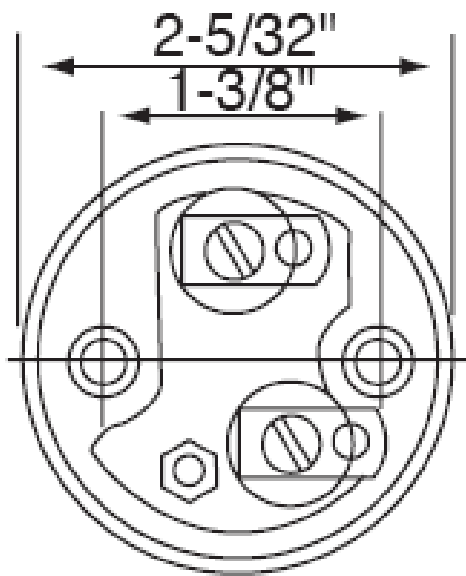

Part Number: IS4221-1

IS4221-1 Series □
Screw Terminal Type

Print This Drawing

Close window