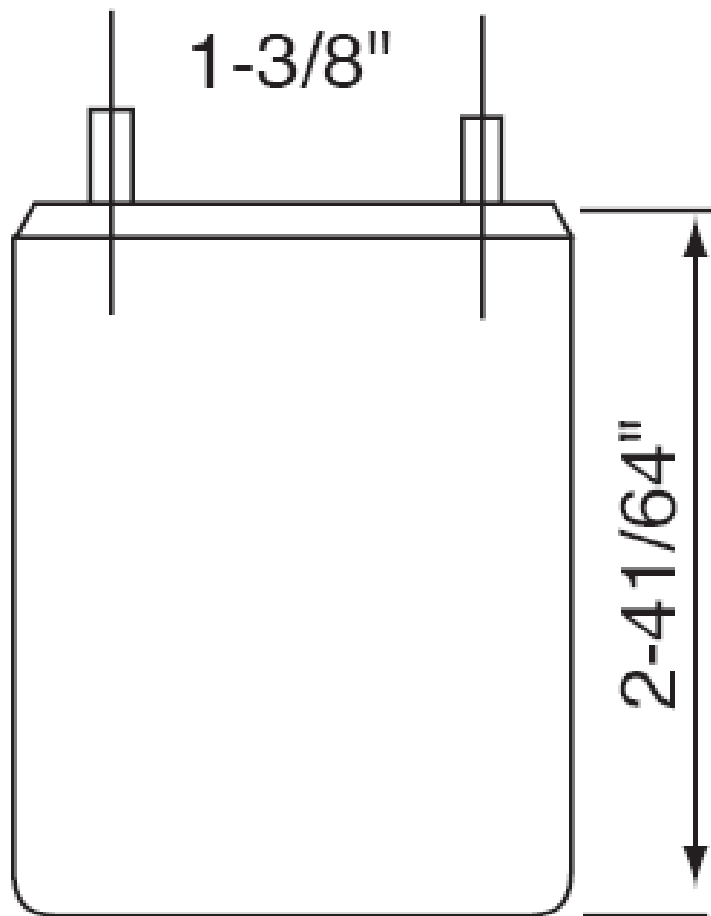

Part Number: IS4221-1

IS4221-1 Series □
Screw Terminal Type

Print This Drawing

Close window