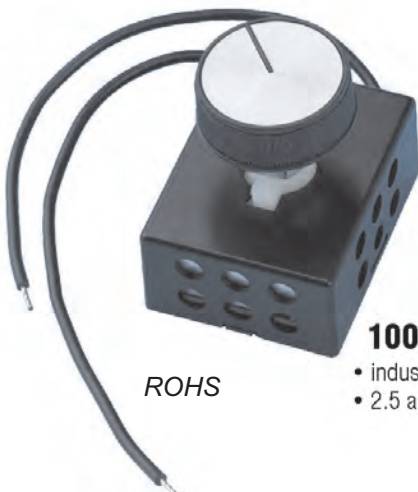

Controls & Accessories

new
106FR

- 106FR**
- industrial fan wall control
 - 5 amp forward and reverse
 - use for 5 wire fans

ROHS

ROHS

- 100P**
- industrial fan wall control
 - 2.5 amp
 - also available 240 Volt

- 100F**
- industrial fan wall control
 - 2.5 amp

ROHS

105F

- industrial fan wall control
- 5 amp
- also available 277 Volt

ROHS

ROHS

105FR

- industrial fan wall control
- 5 amp forward and reverse

ROHS

- 200F**
- industrial fan wall control
 - 15 amp
- 200F/240V**
- industrial fan wall control
 - 240 volt
- 200F/277V**
- industrial fan wall control
 - 277 volt

- 100S**
- industrial fan wall control
 - 3 amp

ROHS

150F

- industrial fan wall control
- 10 amp
- also available 8 amp, 277volt

ROHS

ROHS

- 100B**
- industrial fan wall control
 - 2.5 amp

KNOB-BK

KNOB-WH