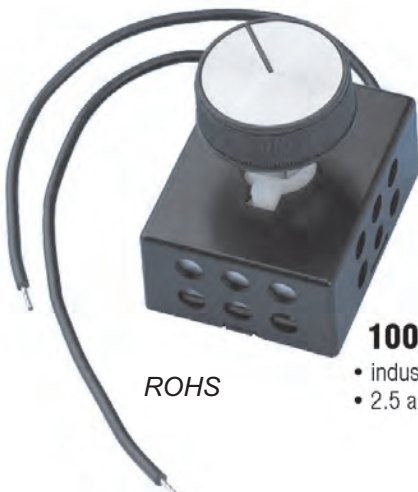

Controls & Accessories

new
106FR

- 106FR**
- industrial fan wall control
 - 5 amp forward and reverse
 - use for 5 wire fans

ROHS

ROHS

- 100P**
- industrial fan wall control
 - 2.5 amp
 - also available 240 Volt

ROHS

- 100F**
- industrial fan wall control
 - 2.5 amp

105F

- industrial fan wall control
- 5 amp
- also available 277 Volt

ROHS

ROHS

105FR

- industrial fan wall control
- 5 amp forward and reverse

ROHS

- 200F**
- industrial fan wall control
 - 15 amp
- 200F/240V**
- industrial fan wall control
 - 240 volt
- 200F/277V**
- industrial fan wall control
 - 277 volt

ROHS

- 150F**
- industrial fan wall control
 - 10 amp
 - also available 8 amp, 277volt

ROHS

- 100B**
- industrial fan wall control
 - 2.5 amp

ROHS

- 100S**
- industrial fan wall control
 - 3 amp

KNOB-BK

KNOB-WH

KNOB-SI

KNOB-150