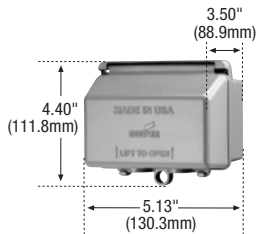

Weatherproof receptacle covers

Weatherproof covers for locking and straight blade receptacles

Product description

Nylon covers for FS/FD boxes

Weatherproof nylon covers for 15A, 20A & 30A devices

Features

- UL Listed for wet locations (cover closed) and damp locations (cover open or closed)
- Meets 2014 NEC® 406.9 (A) and 406.9 (B)(2)
- Rugged, glass-filled nylon provides high strength and wide temperature range for long life in abusive environments
- Easy mounting on FS/FD boxes or equipment panels
- Self-closing lift lid cover with neoprene gasket and stainless steel spring provides weather-proof protection
- Universal mounting holes to accept all Eaton's 15 & 20A and 30A locking flanged inlets and outlets, receptacles as well as devices with similar dimensions from other manufacturers

WP1

WP2

WIUMH-1

WIUM inserts

Glass-filled nylon covers

Description	Mtg. hole pattern	Color	Opening diameter	Catalog no.	
For 15 & 20A straight blade receptacles and 15A Hart lock flanged inlets & outlets	2 holes 180°, 2.09" (53.1mm) bolt dia. circle	GY	1.75" (44.45mm)	□ WP1*	•
For 20 & 30A Hart lock flanged inlets & outlets and 30 & 50A, 3-W straight blade receptacles	Two sets of 3 equally spaced holes: 3 holes on 2.5" (63.5mm) bolt dia. circle and 3 holes on 2.69" (68.3mm) bolt dia. circle	GY	2.25" (57.15mm)	□ WP2	•

* Not CSA certified

Metal weatherbox while-in-use weather protective covers

Product description

Metal 1-gang lockable cover boxes

Metal while-in-use cover boxes

Features

- Meets 2014 NEC® 406.9 (B)(1) for receptacles in damp or wet locations for one or two family dwellings
- Diecast powder coated aluminum
- NEMA 3R rating
- Comes with gasket, mounting hardware, duplex receptacle insert and GFCI receptacle insert
- Lockable to prevent accidental disconnects