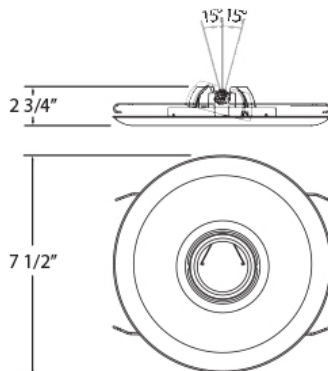

TH-G22, 6-INCH GU10 CONVERSION KIT

Product Details

Item No.	:	TH-G22-02
Finish	:	White
Diameter	:	7.5"
Height	:	2.75"
Est. Weight	:	1.01 lbs
Approval	:	cETLus

BULB DETAILS

No. of Bulbs	:	1
Bulb Type	:	GU10
Bulb Voltage	:	120V
Bulb Wattage	:	50W
Bulb Socket	:	GU10
Input Voltage	:	120V
Dimmable	:	Yes
Bulb Included	:	No

Options Available

ITEM NO.	FINISH	SHADE
TH-G22-02	White	

Converts existing 6 inch housing with medium base to small aperture GU10. Vertically adjustable 0 degrees to 15 degrees ; rotates 358 degrees . Complete with medium base to GU10 socket adapter. Compatible with Eurofase 6 inch PAR housings. Works with most other brands, verification required.

TECHNICAL DETAILS

Power Wire Length	:	6"
Cut Hole	:	6.125"

PROJECT INFORMATION

Job Name:	<input type="text"/>	Date:	<input type="text"/>	Type:	<input type="text"/>
Comments:	<input type="text"/>				