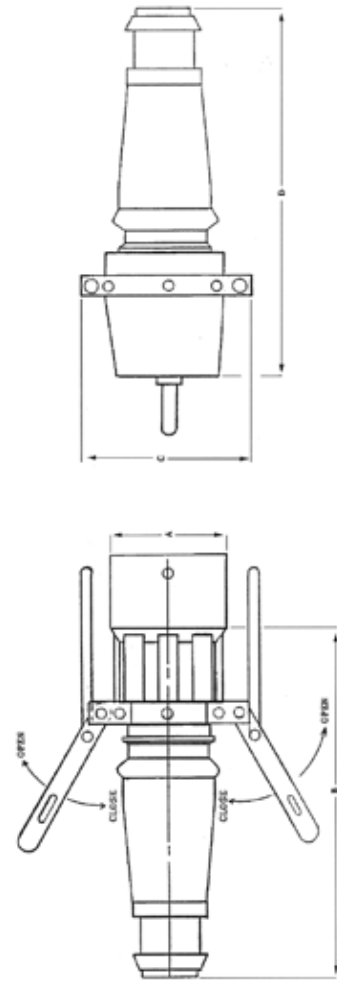

Uni-Lock Lever-Action Connectors

With Adobe Acrobat, select **View > Rotate View** (from the top menu) to rotate pages 90°.

These are connector ratings only. Operating ratings must be based on cable capacity.