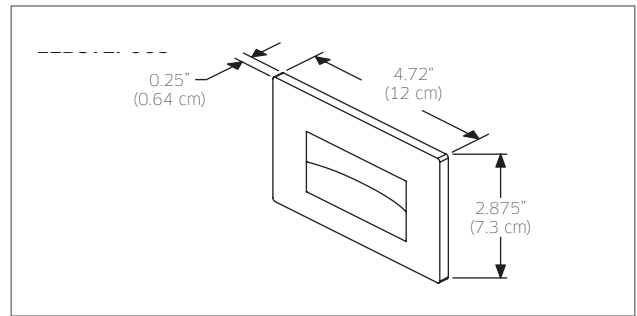

- **Integrated LED driver**
- **Recessed installation in standard junction box**
- **Indoor and outdoor use**

MODEL

LEDSTEP005 3.5W LED step light, 3000°K, 245 Raw Lumens

SPECIFICATION

- Over 50,000 hours of service life.
- Warm white light output.
- Optimized light spread.
- Low power consumption.
- 120V AC direct connection.
- Excellent color rendering.
- Superior light color consistency.
- Esthetic profile.
- Die-cast aluminum housing.

INSTALLATION

- Fits on a standard junction box 3" L × 2" W × 2.5" D.
- Can be installed in indoor and outdoor applications.
- Non-visible hardware.

FINISH

BK	Black
BZ	Bronze
SG	Silver grey
WH	White

ORDERING EXAMPLE