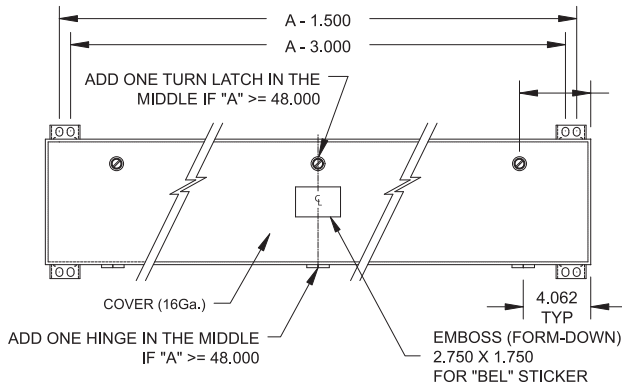

FT Series

EEMAC / NEMA 4, 12 Splitter Troughs

Front View
(WITHOUT DOOR)

**REMOVABLE
WALL MOUNTING BRACKET**

Section Y-Y

Catalog No.	A	B	C	D	E
FT270 & FT2100	24	6	5	18	4
FT370 & FT3100	36	6	5	20.75	4
FT470 & FT4100	48	6	5	25.625	4
FT2200	24	8	5	18	6
FT3200 & FT3400	36	10	6	24	8
FT4200	48	10	6	36	8
FT4400	48	10	6	36	8
FT4600	48	10	6	36	8
FT5200	60	10	6	35.375	8
FT5400	60	10	6	35.375	8
FT5600	60	10	6	35.375	8
FT6100	72	10	6	35.375	8
FT6200	72	10	6	35.375	8
FT6400	72	10	6	35.375	8
FT6600	72	10	6	35.375	8