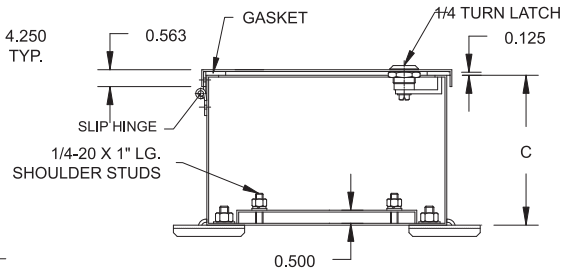

FT Series

EEMAC / NEMA 4, 12 Splitter Troughs

Front View
(WITHOUT DOOR)

**REMOVABLE
WALL MOUNTING BRACKET**

Section Y-Y

Catalog No.	A	B	C	D	E
FT270 & FT2100	24	6	5	18	4
FT370 & FT3100	36	6	5	20.75	4
FT470 & FT4100	48	6	5	25.625	4
FT2200	24	8	5	18	6
FT3200 & FT3400	36	10	6	24	8
FT4200	48	10	6	36	8
FT4400	48	10	6	36	8
FT4600	48	10	6	36	8
FT5200	60	10	6	35.375	8
FT5400	60	10	6	35.375	8
FT5600	60	10	6	35.375	8
FT6100	72	10	6	35.375	8
FT6200	72	10	6	35.375	8
FT6400	72	10	6	35.375	8
FT6600	72	10	6	35.375	8