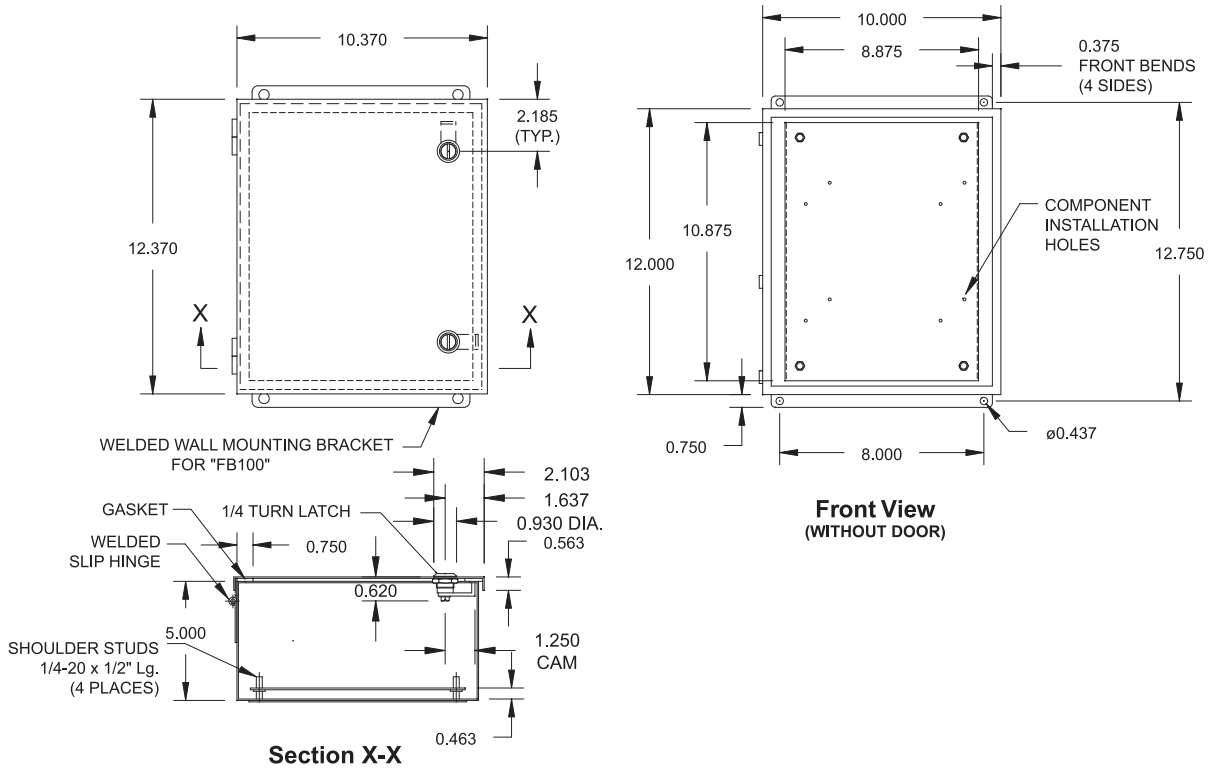

Application:

Type 4, 12 enclosure designed for indoor/outdoor distribution (600V maximum, Cu-Al).

Construction:

- 16 gauge steel
- Factory installed splitter blocks on 14 gauge mounting panel
- Gasketed cover secured with 1/4 turn latches
- Continuously welded & ground smooth seams
- ANSI/ASA61 grey polyester - epoxy textured powder coating inside out

Also Available:

- Grounding kit
- Aluminium, SS, galvanized steel
- Special finishes & sizes

Standards:

- CSA certified 150359

FB Series

EEMAC / NEMA 4,12 Splitter and Boxes

Model FB70 and FB100

Model FB200, FB400 and FB600

FT Series

EEMAC / NEMA 4, 12 Splitter Troughs

Front View
(WITHOUT DOOR)

**REMOVABLE
WALL MOUNTING BRACKET**

Section Y-Y

Catalog No.	A	B	C	D	E
FT270 & FT2100	24	6	5	18	4
FT370 & FT3100	36	6	5	20.75	4
FT470 & FT4100	48	6	5	25.625	4
FT2200	24	8	5	18	6
FT3200 & FT3400	36	10	6	24	8
FT4200	48	10	6	36	8
FT4400	48	10	6	36	8
FT4600	48	10	6	36	8
FT5200	60	10	6	35.375	8
FT5400	60	10	6	35.375	8
FT5600	60	10	6	35.375	8
FT6100	72	10	6	35.375	8
FT6200	72	10	6	35.375	8
FT6400	72	10	6	35.375	8
FT6600	72	10	6	35.375	8