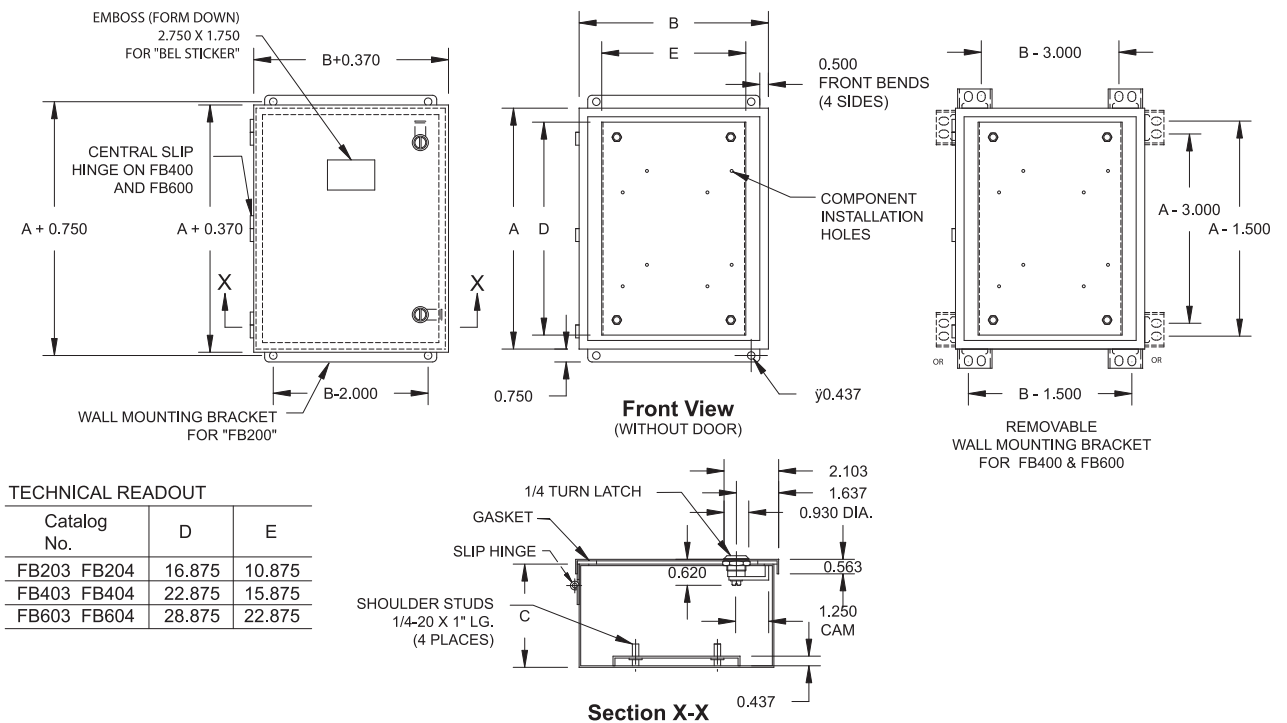

Application:

Type 4, 12 enclosure designed for indoor/outdoor distribution (600V maximum, Cu-Al).

Construction:

- 16 gauge steel
- Factory installed splitter blocks on 14 gauge mounting panel
- Gasketed cover secured with 1/4 turn latches
- Continuously welded & ground smooth seams
- ANSI/ASA61 grey polyester - epoxy textured powder coating inside out

Also Available:

- Grounding kit
- Aluminium, SS, galvanized steel
- Special finishes & sizes

Standards:

- CSA certified 150359

FB Series

EEMAC / NEMA 4,12 Splitter and Boxes

Model FB70 and FB100

Model FB200, FB400 and FB600

FT Series

EEMAC / NEMA 4, 12 Splitter Troughs

Front View
(WITHOUT DOOR)

**REMOVABLE
WALL MOUNTING BRACKET**

Section Y-Y

Catalog No.	A	B	C	D	E
FT270 & FT2100	24	6	5	18	4
FT370 & FT3100	36	6	5	20.75	4
FT470 & FT4100	48	6	5	25.625	4
FT2200	24	8	5	18	6
FT3200 & FT3400	36	10	6	24	8
FT4200	48	10	6	36	8
FT4400	48	10	6	36	8
FT4600	48	10	6	36	8
FT5200	60	10	6	35.375	8
FT5400	60	10	6	35.375	8
FT5600	60	10	6	35.375	8
FT6100	72	10	6	35.375	8
FT6200	72	10	6	35.375	8
FT6400	72	10	6	35.375	8
FT6600	72	10	6	35.375	8