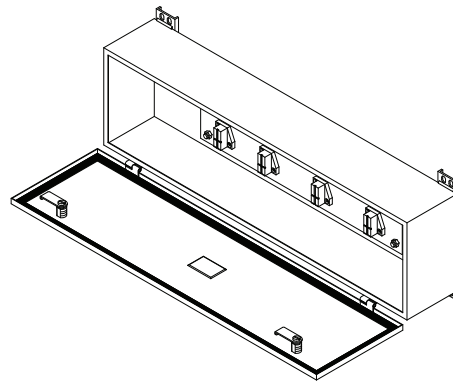

TECHNICAL READOUT

Catalog No.		Grounding Kit (Optional)	Enclosure			Amps	Weight lbs.
3 wires	4wires		A	B	C		
FT273	FT274	TGR200	24	6	5	70	17
FT373	FT374	TGR200	36	6	5	70	23
FT473	FT474	TGR200	48	6	5	70	28
FT2103	FT2104	TGR200	24	6	5	125	17
FT3103	FT3104	TGR200	36	6	5	125	23
FT4103	FT4104	TGR200	48	6	5	125	28
FT6103	FT6104	TGR200	72	10	6	125	75
FT2203		TGR200	24	8	5	225	21
FT3203	FT3204	TGR200	36	10	6	225	43
FT4203	FT4204	TGR200	48	10	6	225	55
FT5203	FT5204	TGR200	60	10	6	225	64
FT6203	FT6204	TGR200	72	10	6	225	75
FT3403		TGR400	36	10	6	400	43
FT4403	FT4404	TGR400	48	10	6	400	55
FT5403	FT5404	TGR400	60	10	6	400	64
FT6403	FT6404	TGR400	72	10	6	400	75
FT4603	FT4604	TGR600	48	10	6	600	55
FT5603	FT5604	TGR600	60	10	6	600	64
FT6603	FT6604	TGR600	72	10	6	600	75

Splitter Boxes

FB73	FB74	BGR200	12	10	5	70	11
FB103	FB104	BGR200	12	10	5	125	11
FB203	FB204	BGR200	18	12	5	225	23
FB403	FB404	BGR400	24	17	6	400	47
FB603	FB604	BGR600	30	24	7	600	80

INSIDE BLOCKS NOT SHOWN

Application:

Type 4, 12 enclosure designed for indoor/outdoor distribution (600V maximum, Cu-Al).

Construction:

- 16 gauge steel
- Factory installed splitter blocks on 14 gauge mounting panel
- Gasketed cover secured with 1/4 turn latches
- Continuously welded & ground smooth seams
- ANSI/ASA61 grey polyester - epoxy textured powder coating inside out