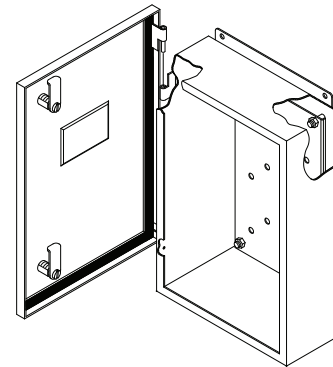

TECHNICAL READOUT

Catalog No.		Grounding Kit (Optional)	Enclosure			Amps	Weight lbs.
3 wires	4wires		A	B	C		
FT273	FT274	TGR200	24	6	5	70	17
FT373	FT374	TGR200	36	6	5	70	23
FT473	FT474	TGR200	48	6	5	70	28
FT2103	FT2104	TGR200	24	6	5	125	17
FT3103	FT3104	TGR200	36	6	5	125	23
FT4103	FT4104	TGR200	48	6	5	125	28
FT6103	FT6104	TGR200	72	10	6	125	75
FT2203		TGR200	24	8	5	225	21
FT3203	FT3204	TGR200	36	10	6	225	43
FT4203	FT4204	TGR200	48	10	6	225	55
FT5203	FT5204	TGR200	60	10	6	225	64
FT6203	FT6204	TGR200	72	10	6	225	75
FT3403		TGR400	36	10	6	400	43
FT4403	FT4404	TGR400	48	10	6	400	55
FT5403	FT5404	TGR400	60	10	6	400	64
FT6403	FT6404	TGR400	72	10	6	400	75
FT4603	FT4604	TGR600	48	10	6	600	55
FT5603	FT5604	TGR600	60	10	6	600	64
FT6603	FT6604	TGR600	72	10	6	600	75

Splitter Boxes

FB73	FB74	BGR200	12	10	5	70	11
FB103	FB104	BGR200	12	10	5	125	11
FB203	FB204	BGR200	18	12	5	225	23
FB403	FB404	BGR400	24	17	6	400	47
FB603	FB604	BGR600	30	24	7	600	80

INSIDE BLOCKS NOT SHOWN