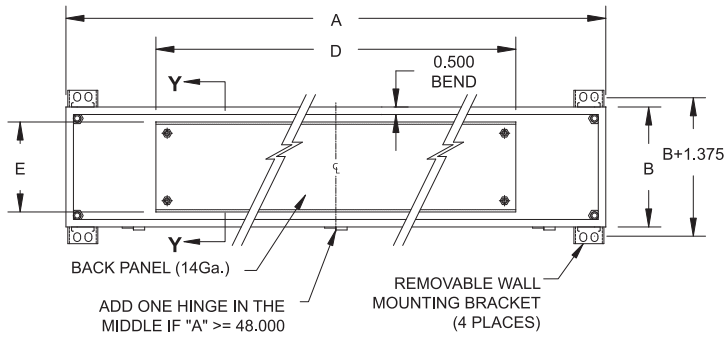

Also Available:

- Grounding kit
- Aluminium, SS, galvanized steel
- Special finishes & sizes

Standards:

- CSA certified 150359

FB Series

EEMAC / NEMA 4,12 Splitter and Boxes

Model FB70 and FB100

Model FB200, FB400 and FB600

FT Series

EEMAC / NEMA 4, 12 Splitter Troughs

Front View
(WITHOUT DOOR)

**REMOVABLE
WALL MOUNTING BRACKET**

Section Y-Y

Catalog No.	A	B	C	D	E
FT270 & FT2100	24	6	5	18	4
FT370 & FT3100	36	6	5	20.75	4
FT470 & FT4100	48	6	5	25.625	4
FT2200	24	8	5	18	6
FT3200 & FT3400	36	10	6	24	8
FT4200	48	10	6	36	8
FT4400	48	10	6	36	8
FT4600	48	10	6	36	8
FT5200	60	10	6	35.375	8
FT5400	60	10	6	35.375	8
FT5600	60	10	6	35.375	8
FT6100	72	10	6	35.375	8
FT6200	72	10	6	35.375	8
FT6400	72	10	6	35.375	8
FT6600	72	10	6	35.375	8