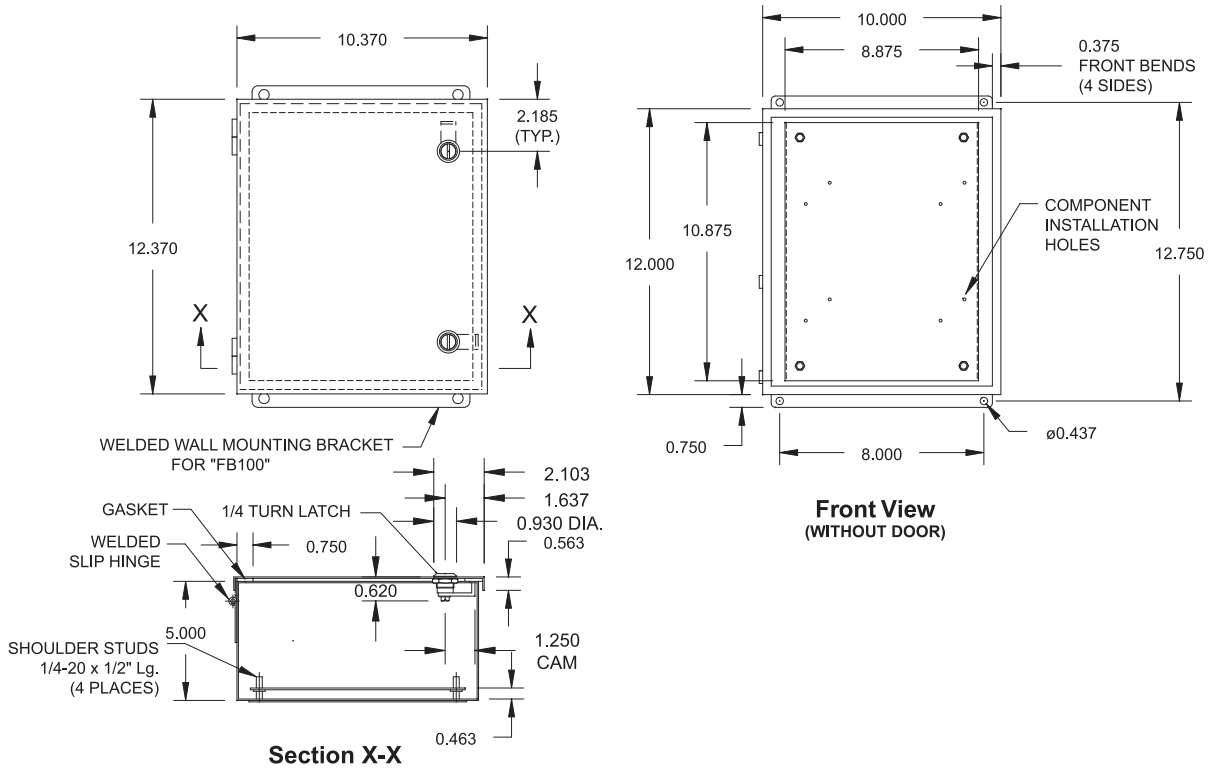

FB Series

EEMAC / NEMA 4,12 Splitter and Boxes

Model FB70 and FB100