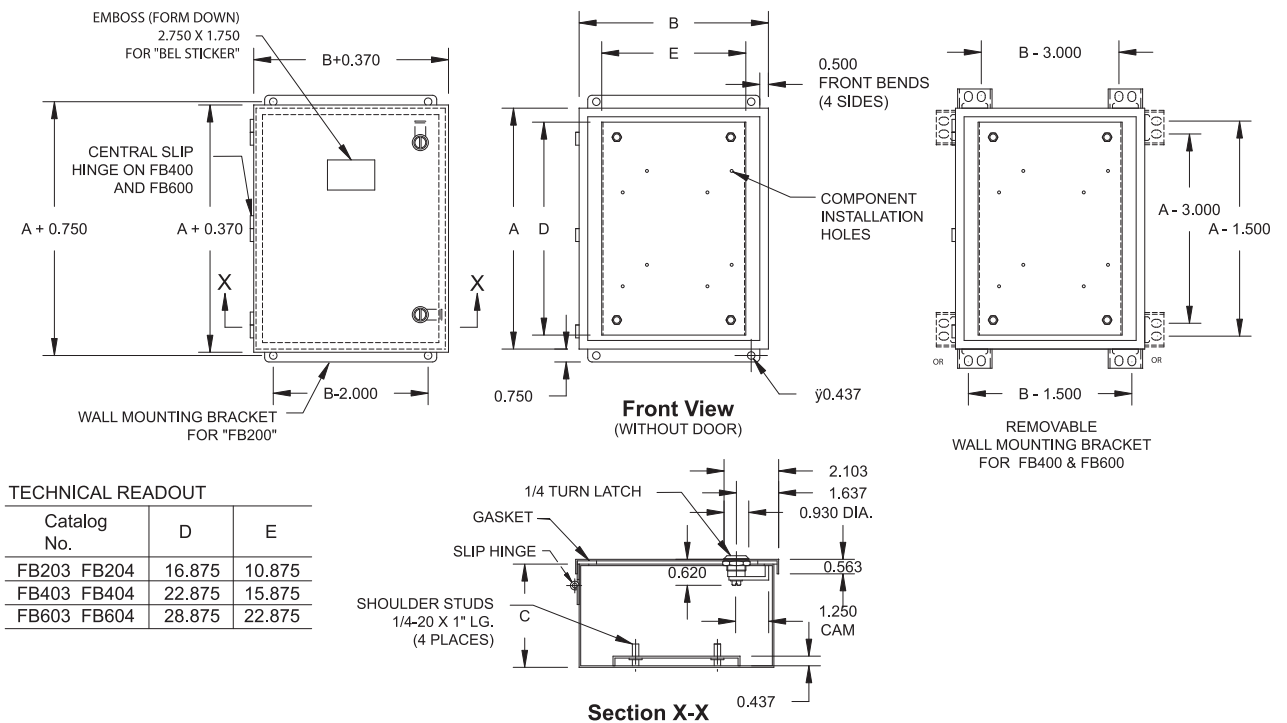

Model FB200, FB400 and FB600