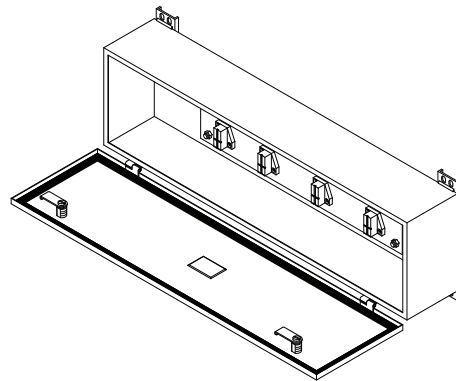

**TECHNICAL READOUT**

Catalog No.		Grounding Kit (Optional)	Enclosure			Amps	Weight lbs.
3 wires	4wires		A	B	C		
FT273	FT274	TGR200	24	6	5	70	17
FT373	FT374	TGR200	36	6	5	70	23
FT473	FT474	TGR200	48	6	5	70	28
FT2103	FT2104	TGR200	24	6	5	125	17
FT3103	FT3104	TGR200	36	6	5	125	23
FT4103	FT4104	TGR200	48	6	5	125	28
FT6103	FT6104	TGR200	72	10	6	125	75
FT2203		TGR200	24	8	5	225	21
FT3203	FT3204	TGR200	36	10	6	225	43
FT4203	FT4204	TGR200	48	10	6	225	55
FT5203	FT5204	TGR200	60	10	6	225	64
FT6203	FT6204	TGR200	72	10	6	225	75
FT3403		TGR400	36	10	6	400	43
FT4403	FT4404	TGR400	48	10	6	400	55
FT5403	FT5404	TGR400	60	10	6	400	64
FT6403	FT6404	TGR400	72	10	6	400	75
FT4603	FT4604	TGR600	48	10	6	600	55
FT5603	FT5604	TGR600	60	10	6	600	64
FT6603	FT6604	TGR600	72	10	6	600	75

**Splitter Boxes**

FB73	FB74	BGR200	12	10	5	70	11
FB103	FB104	BGR200	12	10	5	125	11
FB203	FB204	BGR200	18	12	5	225	23
FB403	FB404	BGR400	24	17	6	400	47
FB603	FB604	BGR600	30	24	7	600	80

INSIDE BLOCKS NOT SHOWN

**Application:**

Type 4, 12 enclosure designed for indoor/outdoor distribution (600V maximum, Cu-Al).

**Construction:**

- 16 gauge steel
- Factory installed splitter blocks on 14 gauge mounting panel
- Gasketed cover secured with 1/4 turn latches
- Continuously welded & ground smooth seams
- ANSI/ASA61 grey polyester - epoxy textured powder coating inside out