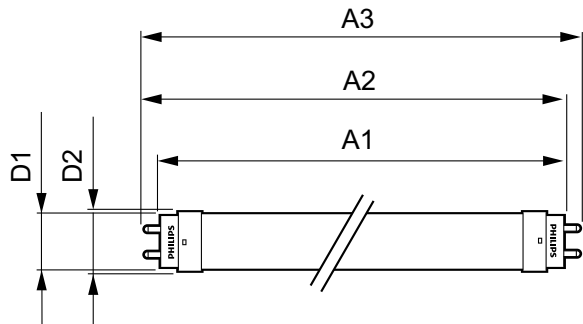

LED InstantFit Lamps

Numerator - Quantity Per Pack	1
Numerator - Packs per outer box	10
Material Nr. (12NC)	929001343204

Net Weight (Piece)	0.215 kg

Warnings and Safety

- Philips LED T8 InstantFit lamps will only operate properly on compatible instant-start ballasts. Please refer to the Philips LED T8 InstantFit Installation Guide, which can be obtained through your local Philips Sales Representative, or visit www.philips.com/tled

Dimensional drawing

14T8 PRO LED/48-4000 IF G 10/1

Product	D1	D2	A1	A2	A3
14T8 PRO LED/48-4000 IF G 10/1	25.7 mm	28 mm	1198 mm	1205 mm	1212 mm