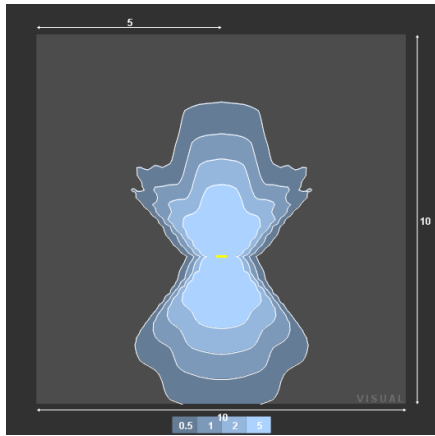

OLLWD & OLLWU LED Wall Cylinder Light

PHOTOMETRICS

To see complete photometric reports or download .ies files for this product, visit Lithonia Lighting's Outdoor LED homepage
Tested in accordance with IESNA LM-79 and LM-80 standards.

OLLWD

OLLWU

OLLWD

OLLWU

OLLWD-OLLWU