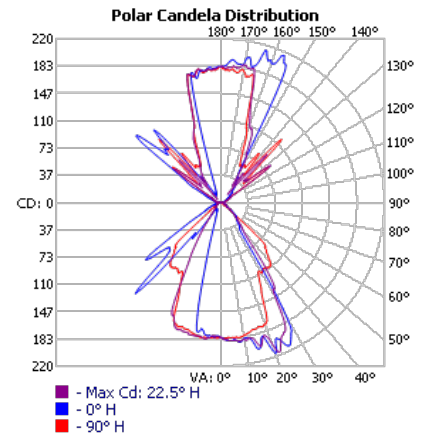

OLLWD & OLLWU LED Wall Cylinder Light

PHOTOMETRICS

To see complete photometric reports or download .ies files for this product, visit Lithonia Lighting's Outdoor LED homepage
Tested in accordance with IESNA LM-79 and LM-80 standards.

OLLWD

OLLWU

OLLWD

OLLWU

OLLWD-OLLWU