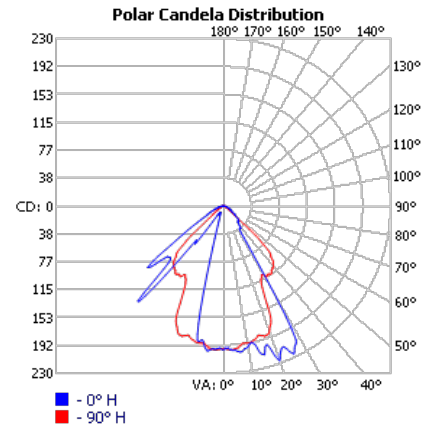

OLLWD & OLLWU LED Wall Cylinder Light

PHOTOMETRICS

To see complete photometric reports or download .ies files for this product, visit Lithonia Lighting's Outdoor LED homepage
Tested in accordance with IESNA LM-79 and LM-80 standards.

OLLWD