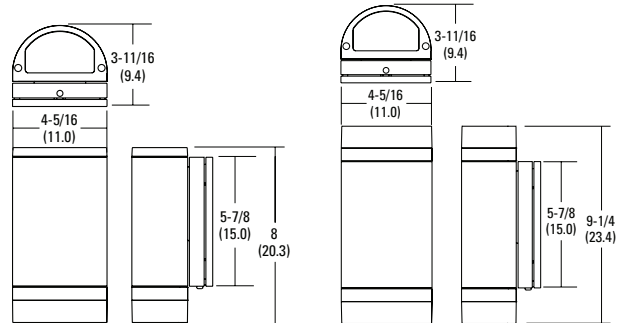

Actual performance may differ as a result of end-user environment and application.

Outdoor General Purpose

OLLWD & OLLWU

LED WALL CYLINDER LIGHT

Specifications

All dimensions are inches (centimeters)

ORDERING INFORMATION