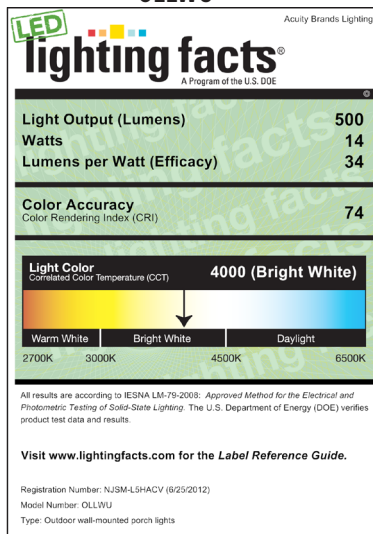

OLLWD & OLLWU LED Wall Cylinder Light

PHOTOMETRICS

To see complete photometric reports or download .ies files for this product, visit Lithonia Lighting's Outdoor LED homepage
Tested in accordance with IESNA LM-79 and LM-80 standards.

OLLWD

OLLWU

OLLWD

OLLWU

OLLWD-OLLWU