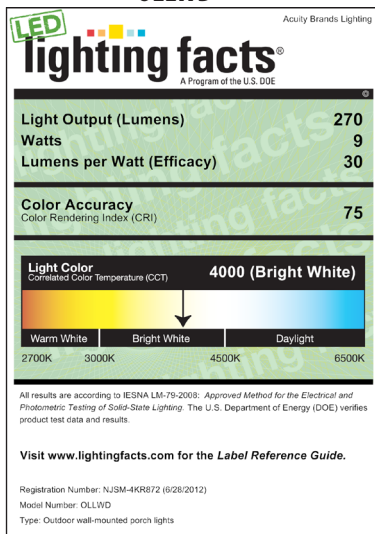

OLLWD & OLLWU LED Wall Cylinder Light

PHOTOMETRICS

To see complete photometric reports or download .ies files for this product, visit Lithonia Lighting's Outdoor LED homepage
Tested in accordance with IESNA LM-79 and LM-80 standards.

OLLWD

OLLWU

OLLWD

OLLWU

OLLWD-OLLWU