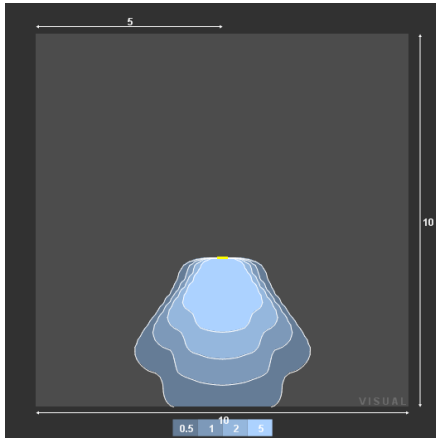

OLLWD & OLLWU LED Wall Cylinder Light

PHOTOMETRICS

To see complete photometric reports or download .ies files for this product, visit Lithonia Lighting's Outdoor LED homepage
Tested in accordance with IESNA LM-79 and LM-80 standards.

OLLWD