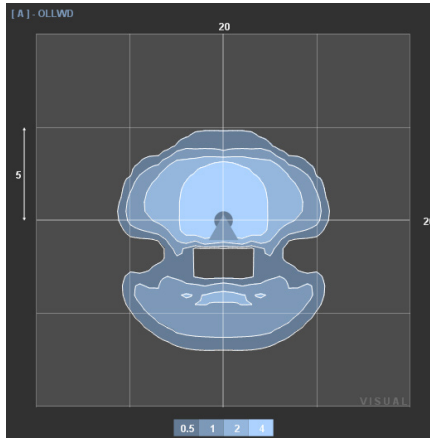

OLLWD & OLLWU LED Wall Cylinder Light

PHOTOMETRICS

To see complete photometric reports or download .ies files for this product, visit Lithonia Lighting's Outdoor LED homepage
Tested in accordance with IESNA LM-79 and LM-80 standards.

OLLWD