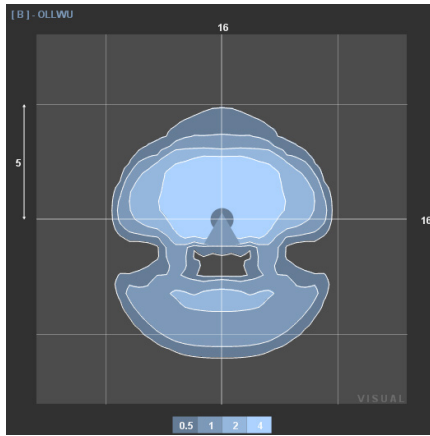

OLLWD & OLLWU LED Wall Cylinder Light

PHOTOMETRICS

To see complete photometric reports or download .ies files for this product, visit Lithonia Lighting's Outdoor LED homepage
Tested in accordance with IESNA LM-79 and LM-80 standards.

OLLWD

OLLWU

OLLWD

OLLWU

OLLWD-OLLWU