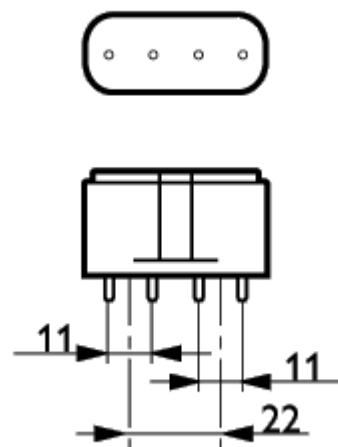

Product data	
Base	2G11
Base Information	4P
Bulb Finish	Silicon
Execution	/4P [4 Pins]
Packing Type	1CT [1 Lamp in a Folding Carton]
Packing Configuration	25
Avg. Life	15000 hr
Rated Avg. Life	20000 hr
Ordering Code	PL-L 36W/841/4P
Pack UPC	046677345136
Case Bar Code	50046677345131
Watts	36W
Dimmable	Yes
Color Code	840 [CCT of 4000K]
Color Rendering Index	82 Ra8
Color Designation	Cool White
Color Description	840 Cool White
Color Temperature	4000 K
Initial Lumens	2900 Lm
Initial Lumens	2900 Lm
Overall Length C	416.6 mm
Diameter D	38 mm
Diameter D1	18 mm
Product Number	345132