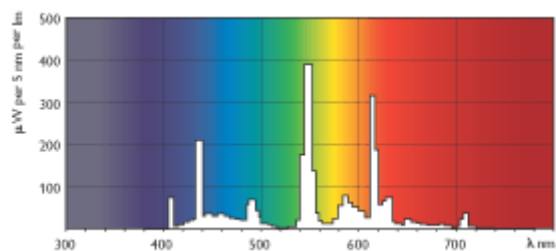

Base 2G11

PL-L/840