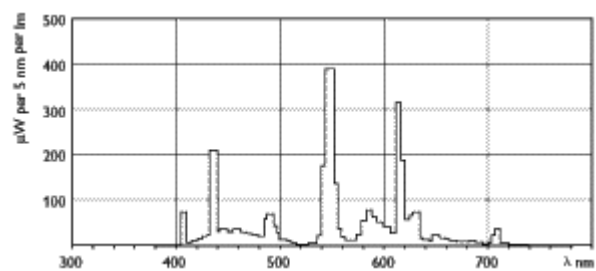

PL-L 36W

PL-L/840