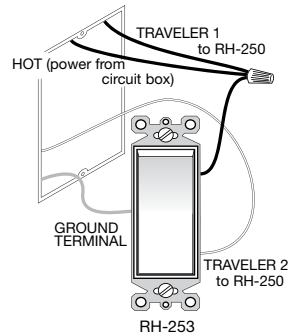

Specifications

- 120 VAC, 60 Hz
- 2.67" x 1.73" x 1.77" (68mm x 44mm x 45mm)
  L x W x D
- Operating conditions: 32-131°F (0-55°C), 95% RH, non-condensing; for indoor use only
- UL and cUL listed
- Five year warranty

Installation & Wiring

Installation