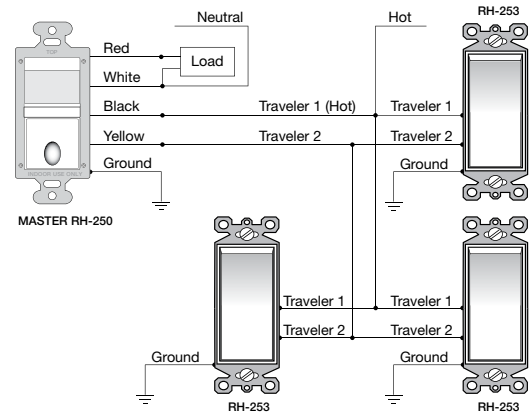

Wiring for Multi-way Sensor Operation

The RH-253 may be used with the RH-250, as shown in these drawings, or with a CH-250, CD-250, CU-250 or RD-250 multi-way sensor in place of the RH-250.