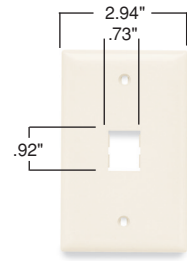

Commercial Network Wiring TradeMaster® DataCom & Innovate™ Wall Plates

Smooth, polished look fits any decor and matches TradeMaster wiring device wall plates. Ideal for any commercial installation where appearance is especially important. And a perfect match for P&S Innovate™ jacks.

Better coverage, with an extra 3/16" more width and height than standard plates to reduce time-consuming drywall rework.

Flexible modular design accepts any combination of P&S Innovate jack modules for fast, easy configuration.

Virtually unbreakable construction features patent-pending reinforcing ribs for enhanced rigidity.

TPD1-LA

Catalog Number	Description	Color	Catalog Number	Description	Color
TradeMaster DataCom Wall Plates					
TPD1-GRY TPD1-I TPD1-LA TPD1-W	1-port wall plate, single gang	Gray Ivory Light Almond White	TPD4-GRY TPD4-I TPD4-LA TPD4-W	4-port wall plate, single gang	Gray Ivory Light Almond White
TPD2-GRY TPD2-I TPD2-LA TPD2-W	2-port wall plate, single gang	Gray Ivory Light Almond White	TPD6-GRY TPD6-I TPD6-LA TPD6-W	6-port wall plate, single gang	Gray Ivory Light Almond White
TPD3-GRY TPD3-I TPD3-LA TPD3-W	3-port wall plate, single gang	Gray Ivory Light Almond White	TPD9-GRY TPD9-I TPD9-LA TPD9-W	9-port wall plate, double gang	Gray Ivory Light Almond White

APPLICATION TIP

The perfect match for TradeMaster wiring device wall plates.