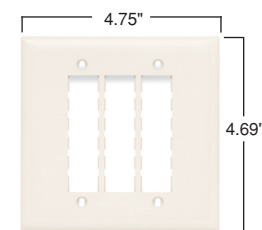

Residential Network Wiring TradeMaster® DataCom Wall Plates & Frames

Pass & Seymour
legrand®

Smooth, polished look fits any decor and matches TradeMaster wiring device wall plates. Ideal for any commercial installation where appearance is especially important. And a perfect match for P&S Innovate™ jacks.

Better coverage, with an extra 3/16" more width and height than standard plates to reduce time-consuming drywall rework.

Flexible modular design accepts any combination of P&S Innovate jack modules for fast, easy configuration.

Virtually unbreakable construction features patent-pending reinforcing ribs for enhanced rigidity.

TPD4-LA
S58-LA
SFF-LA

TPD9-LA

Catalog Number	Description	Color
TradeMaster Multimedia Frames		
C5EF-I C5EF-LA C5EF-W	1 Category 5e jack and 1 F connector	Ivory Light Almond White
C25E2F-I C25E2F-LA C25E2F-W	2 Category 5e jacks and 2 F connectors	Ivory Light Almond White
Decorator Frames		
SF326-BK SF326-I SF326-LA SF326-W	3-port Decorator frame	Black Ivory Light Almond White
HOF326-I HOF326-LA HOF326-W	3-port Decorator frame labeled phone/fax/modem	Ivory Light Almond White

NEW