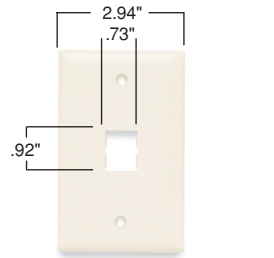

Residential Network Wiring TradeMaster® DataCom Wall Plates & Frames

Pass & Seymour
legrand®

Smooth, polished look fits any decor and matches TradeMaster wiring device wall plates. Ideal for any commercial installation where appearance is especially important. And a perfect match for P&S Innovate™ jacks.

Better coverage, with an extra 3/16" more width and height than standard plates to reduce time-consuming drywall rework.

Flexible modular design accepts any combination of P&S Innovate jack modules for fast, easy configuration.

Virtually unbreakable construction features patent-pending reinforcing ribs for enhanced rigidity.

TPD1-LA

Catalog Number	Description	Color
TradeMaster Multimedia Frames		
C5EF-I C5EF-LA C5EF-W	1 Category 5e jack and 1 F connector	Ivory Light Almond White
C25E2F-I C25E2F-LA C25E2F-W	2 Category 5e jacks and 2 F connectors	Ivory Light Almond White
Decorator Frames		
SF326-BK SF326-I SF326-LA SF326-W	3-port Decorator frame	Black Ivory Light Almond White
HOF326-I HOF326-LA HOF326-W	3-port Decorator frame labeled phone/fax/modem	Ivory Light Almond White

NEW