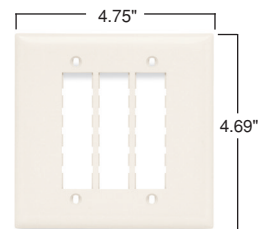

Residential Network Wiring TradeMaster® DataCom Wall Plates & Frames

Pass & Seymour
legrand®

Smooth, polished look fits any decor and matches TradeMaster wiring device wall plates. Ideal for any commercial installation where appearance is especially important. And a perfect match for P&S Innovate™ jacks.

Better coverage, with an extra 3/16" more width and height than standard plates to reduce time-consuming drywall rework.

Flexible modular design accepts any combination of P&S Innovate jack modules for fast, easy configuration.

Virtually unbreakable construction features patent-pending reinforcing ribs for enhanced rigidity.

TPD9-LA

Catalog Number	Description	Color
TradeMaster Multimedia Frames		
C5EF-I C5EF-LA C5EF-W	1 Category 5e jack and 1 F connector	Ivory Light Almond White
C25E2F-I C25E2F-LA C25E2F-W	2 Category 5e jacks and 2 F connectors	Ivory Light Almond White
Decorator Frames		
SF326-BK SF326-I SF326-LA SF326-W	3-port Decorator frame	Black Ivory Light Almond White
HOF326-I HOF326-LA HOF326-W	3-port Decorator frame labeled phone/fax/modem	Ivory Light Almond White

NEW