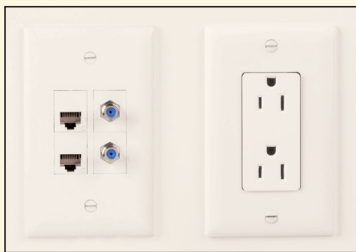

APPLICATION TIP

The perfect match for TradeMaster wiring device wall plates.

Looking to specify network wiring devices that are 100 percent aesthetically compatible with your other wiring devices? Now you can, with the TradeMaster line. The same colors. The same finishes. The same sophisticated contours. The same dimensions. And because TradeMaster power wiring wall plates are available in a full range of colors and types, you don't have to compromise anywhere appearance is important.