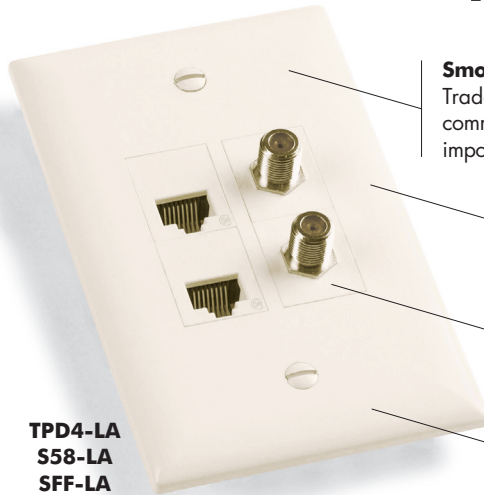

NEW

APPLICATION TIP

The perfect match for TradeMaster wiring device wall plates.

Looking to specify network wiring devices that are 100 percent aesthetically compatible with your other wiring devices? Now you can, with the TradeMaster line. The same colors. The same finishes. The same sophisticated contours. The same dimensions. And because TradeMaster power wiring wall plates are available in a full range of colors and types, you don't have to compromise anywhere appearance is important.

Residential Network Wiring TradeMaster® DataCom Wall Plates & Frames

Pass & Seymour
legrand®

TPD4-LA
S58-LA
SFF-LA

Smooth, polished look fits any decor and matches TradeMaster wiring device wall plates. Ideal for any commercial installation where appearance is especially important. And a perfect match for P&S Innovate™ jacks.