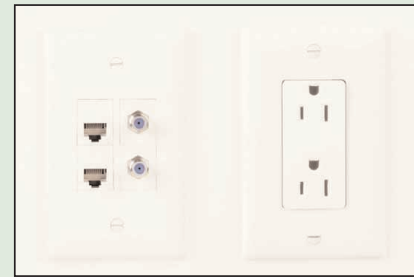

Smooth, polished look fits any decor and matches TradeMaster wiring device wall plates. Ideal for any commercial installation where appearance is especially important. And a perfect match for P&S Innovate™ jacks.

Better coverage, with an extra 3/16" more width and height than standard plates to reduce time-consuming drywall rework.

Flexible modular design accepts any combination of P&S Innovate jack modules for fast, easy configuration.

Virtually unbreakable construction features patent-pending reinforcing ribs for enhanced rigidity.

TPD4-LA
S58-LA
SFF-LA

APPLICATION TIP