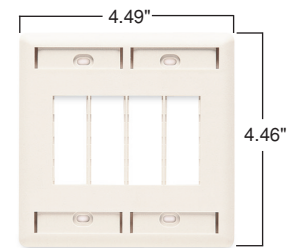

Virtually unbreakable construction features patent-pending reinforcing ribs for enhanced rigidity.

TPD1-LA

TPD9-LA

PSF1

PSF62

PSF82

Catalog Number	Description	Color	Catalog Number	Description	Color
TradeMaster DataCom Wall Plates					
TPD1-GRY TPD1-I TPD1-LA TPD1-W	1-port wall plate, single gang	Gray Ivory Light Almond White	TPD4-GRY TPD4-I TPD4-LA TPD4-W	4-port wall plate, single gang	Gray Ivory Light Almond White
TPD2-GRY TPD2-I TPD2-LA TPD2-W	2-port wall plate, single gang	Gray Ivory Light Almond White	TPD6-GRY TPD6-I TPD6-LA TPD6-W	6-port wall plate, single gang	Gray Ivory Light Almond White
TPD3-GRY TPD3-I TPD3-LA TPD3-W	3-port wall plate, single gang	Gray Ivory Light Almond White	TPD9-GRY TPD9-I TPD9-LA TPD9-W	9-port wall plate, double gang	Gray Ivory Light Almond White