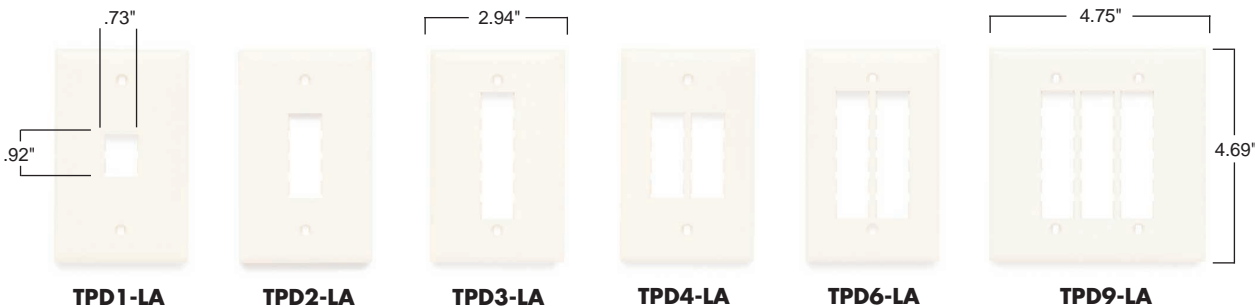

TradeMaster® DataCom Wall Plates

Catalog Number	Description	Color	Package	Carton
TPD1-GRY	1-port wall plate single gang	Gray	1	10
TPD1-I		Ivory	1	10
TPD1-LA		Light Almond	1	10
TPD1-W		White	1	10
TPD2-GRY	2-port wall plate single gang	Gray	1	10
TPD2-I		Ivory	1	10
TPD2-LA		Light Almond	1	10
TPD2-W		White	1	10
TPD3-GRY	3-port wall plate single gang	Gray	1	10
TPD3-I		Ivory	1	10
TPD3-LA		Light Almond	1	10
TPD3-W		White	1	10

Catalog Number	Description	Color	Package	Carton
TPD4-GRY	4-port wall plate single gang	Gray	1	10
TPD4-I		Ivory	1	10
TPD4-LA		Light Almond	1	10
TPD4-W		White	1	10
TPD6-GRY	6-port wall plate single gang	Gray	1	10
TPD6-I		Ivory	1	10
TPD6-LA		Light Almond	1	10
TPD6-W		White	1	10
TPD9-GRY	9-port wall plate double gang	Gray	1	10
TPD9-I		Ivory	1	10
TPD9-LA		Light Almond	1	10
TPD9-W		White	1	10