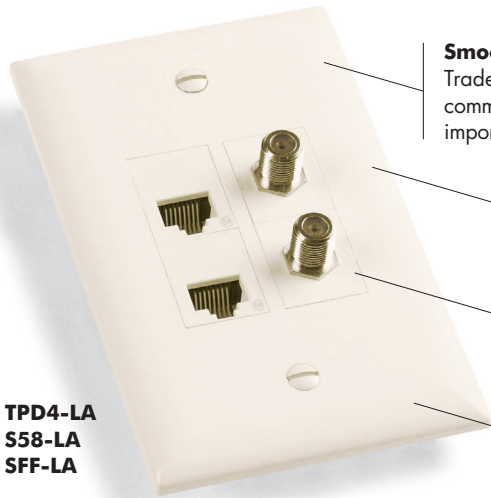

Commercial Network Wiring TradeMaster® DataCom & Innovate™ Wall Plates

TPD4-LA
S58-LA
SFF-LA

Smooth, polished look fits any decor and matches TradeMaster wiring device wall plates. Ideal for any commercial installation where appearance is especially important. And a perfect match for P&S Innovate™ jacks.

Better coverage, with an extra 3/16" more width and height than standard plates to reduce time-consuming drywall rework.

Flexible modular design accepts any combination of P&S Innovate jack modules for fast, easy configuration.

Virtually unbreakable construction features patent-pending reinforcing ribs for enhanced rigidity.