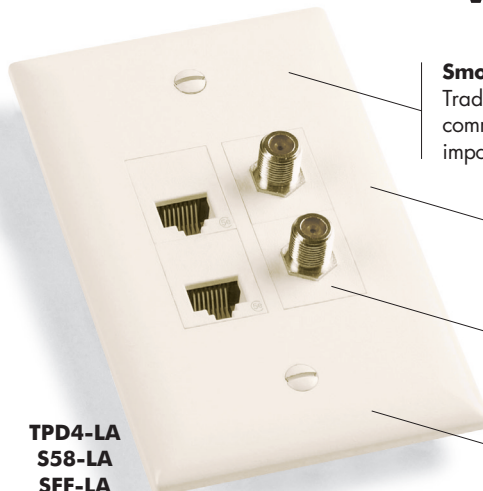

Residential Network Wiring TradeMaster® DataCom Wall Plates & Frames

Pass & Seymour
legrand®

Smooth, polished look fits any decor and matches TradeMaster wiring device wall plates. Ideal for any commercial installation where appearance is especially important. And a perfect match for P&S Innovate™ jacks.

Better coverage, with an extra 3/16" more width and height than standard plates to reduce time-consuming drywall rework.

Flexible modular design accepts any combination of P&S Innovate jack modules for fast, easy configuration.

Virtually unbreakable construction features patent-pending reinforcing ribs for enhanced rigidity.

TPD4-LA
S58-LA
SFF-LA