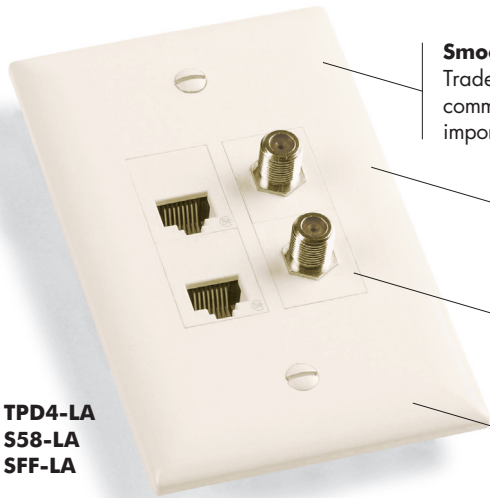

NEW

APPLICATION TIP

The perfect match for TradeMaster wiring device wall plates.

Looking to specify network wiring devices that are 100 percent aesthetically compatible with your other wiring devices? Now you can, with the TradeMaster line. The same colors. The same finishes. The same sophisticated contours. The same dimensions. And because TradeMaster power wiring wall plates are available in a full range of colors and types, you don't have to compromise anywhere appearance is important.

Commercial Network Wiring TradeMaster® DataCom & Innovate™ Wall Plates

TPD4-LA
S58-LA
SFF-LA

Smooth, polished look fits any decor and matches TradeMaster wiring device wall plates. Ideal for any commercial installation where appearance is especially important. And a perfect match for P&S Innovate™ jacks.

Better coverage, with an extra 3/16" more width and height than standard plates to reduce time-consuming drywall rework.

Flexible modular design accepts any combination of P&S Innovate jack modules for fast, easy configuration.