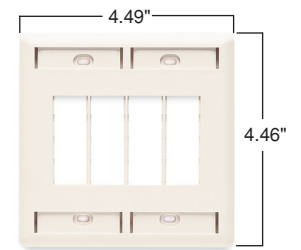

Virtually unbreakable construction features patent-pending reinforcing ribs for enhanced rigidity.

TPD1-LA

TPD9-LA

PSF1

PSF62

PSF82

Catalog Number	Description	Color	Catalog Number	Description	Color
TradeMaster DataCom Wall Plates					
TPD1-GRY TPD1-I TPD1-LA TPD1-W	1-port wall plate, single gang	Gray Ivory Light Almond White	TPD4-GRY TPD4-I TPD4-LA TPD4-W	4-port wall plate, single gang	Gray Ivory Light Almond White
TPD2-GRY TPD2-I TPD2-LA TPD2-W	2-port wall plate, single gang	Gray Ivory Light Almond White	TPD6-GRY TPD6-I TPD6-LA TPD6-W	6-port wall plate, single gang	Gray Ivory Light Almond White
TPD3-GRY TPD3-I TPD3-LA TPD3-W	3-port wall plate, single gang	Gray Ivory Light Almond White	TPD9-GRY TPD9-I TPD9-LA TPD9-W	9-port wall plate, double gang	Gray Ivory Light Almond White