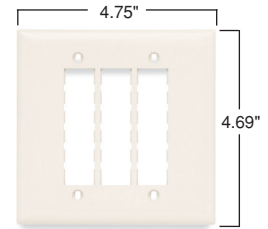

Commercial Network Wiring TradeMaster® DataCom & Innovate™ Wall Plates

Smooth, polished look fits any decor and matches TradeMaster wiring device wall plates. Ideal for any commercial installation where appearance is especially important. And a perfect match for P&S Innovate™ jacks.

Better coverage, with an extra 3/16" more width and height than standard plates to reduce time-consuming drywall rework.

Flexible modular design accepts any combination of P&S Innovate jack modules for fast, easy configuration.

Virtually unbreakable construction features patent-pending reinforcing ribs for enhanced rigidity.

TPD9-LA

Catalog Number	Description	Color	Catalog Number	Description	Color
TradeMaster DataCom Wall Plates					
TPD1-GRY TPD1-I TPD1-LA TPD1-W	1-port wall plate, single gang	Gray Ivory Light Almond White	TPD4-GRY TPD4-I TPD4-LA TPD4-W	4-port wall plate, single gang	Gray Ivory Light Almond White
TPD2-GRY TPD2-I TPD2-LA TPD2-W	2-port wall plate, single gang	Gray Ivory Light Almond White	TPD6-GRY TPD6-I TPD6-LA TPD6-W	6-port wall plate, single gang	Gray Ivory Light Almond White
TPD3-GRY TPD3-I TPD3-LA TPD3-W	3-port wall plate, single gang	Gray Ivory Light Almond White	TPD9-GRY TPD9-I TPD9-LA TPD9-W	9-port wall plate, double gang	Gray Ivory Light Almond White

APPLICATION TIP

The perfect match for TradeMaster wiring device wall plates.