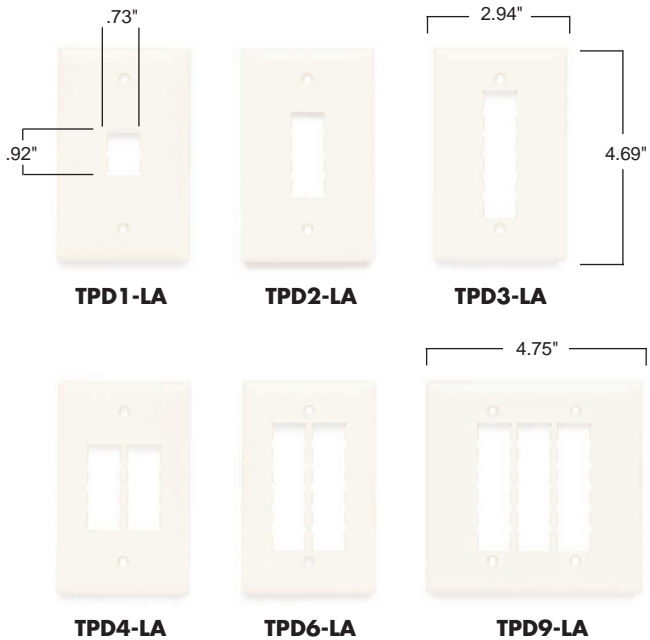

TradeMaster® DataCom Wall Plates

Catalog Number	Description	Color	Package	Carton
TPD1-GRY TPD1-I TPD1-LA TPD1-W	1-port wall plate single gang	Gray Ivory Light Almond White	1 1 1 1	10 10 10 10
TPD2-GRY TPD2-I TPD2-LA TPD2-W	2-port wall plate single gang	Gray Ivory Light Almond White	1 1 1 1	10 10 10 10
TPD3-GRY TPD3-I TPD3-LA TPD3-W	3-port wall plate single gang	Gray Ivory Light Almond White	1 1 1 1	10 10 10 10
TPD4-GRY TPD4-I TPD4-LA TPD4-W	4-port wall plate single gang	Gray Ivory Light Almond White	1 1 1 1	10 10 10 10
TPD6-GRY TPD6-I TPD6-LA TPD6-W	6-port wall plate single gang	Gray Ivory Light Almond White	1 1 1 1	10 10 10 10
TPD9-GRY TPD9-I TPD9-LA TPD9-W	9-port wall plate double gang	Gray Ivory Light Almond White	1 1 1 1	10 10 10 10

CABLING TIP

How to get proper cable bend-radius space with single gang wall plates.

For optimum network performance, it's essential to avoid sharp bends in network cabling (see page 54 for additional details). That's difficult within the width of a single gang box — so the TIA/EIA-569 standard recommends a 4" x 4" box. Use a mud ring to adapt a single gang wall plate to a 4" x 4" box, and you'll have plenty of space for proper cable bend radii.