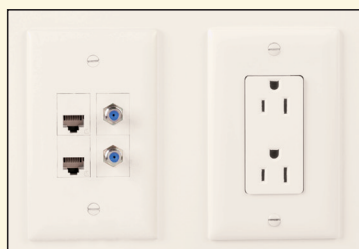

APPLICATION TIP

The perfect match for TradeMaster wiring device wall plates.

Looking to specify network wiring devices that are 100 percent aesthetically compatible with your other wiring devices? Now you can, with the TradeMaster line. The same colors. The same finishes. The same sophisticated contours. The same dimensions. And because TradeMaster power wiring wall plates are available in a full range of colors and types, you don't have to compromise anywhere appearance is important.