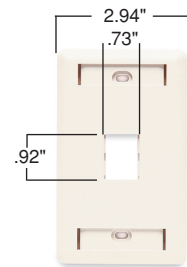

Commercial Network Wiring TradeMaster® DataCom & Innovate™ Wall Plates

Smooth, polished look fits any decor and matches TradeMaster wiring device wall plates. Ideal for any commercial installation where appearance is especially important. And a perfect match for P&S Innovate™ jacks.

Better coverage, with an extra 3/16" more width and height than standard plates to reduce time-consuming drywall rework.

Flexible modular design accepts any combination of P&S Innovate jack modules for fast, easy configuration.

Virtually unbreakable construction features patent-pending reinforcing ribs for enhanced rigidity.

PSF1

Catalog Number	Description	Color	Catalog Number	Description	Color
TradeMaster DataCom Wall Plates					
TPD1-GRY TPD1-I TPD1-LA TPD1-W	1-port wall plate, single gang	Gray Ivory Light Almond White	TPD4-GRY TPD4-I TPD4-LA TPD4-W	4-port wall plate, single gang	Gray Ivory Light Almond White
TPD2-GRY TPD2-I TPD2-LA TPD2-W	2-port wall plate, single gang	Gray Ivory Light Almond White	TPD6-GRY TPD6-I TPD6-LA TPD6-W	6-port wall plate, single gang	Gray Ivory Light Almond White
TPD3-GRY TPD3-I TPD3-LA TPD3-W	3-port wall plate, single gang	Gray Ivory Light Almond White	TPD9-GRY TPD9-I TPD9-LA TPD9-W	9-port wall plate, double gang	Gray Ivory Light Almond White

APPLICATION TIP

The perfect match for TradeMaster wiring device wall plates.