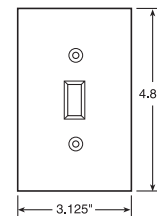

JUNIOR-JUMBO

TradeMaster Jumbo Wall Plates					
- Extra 3/16" width and height than Junior-Jumbo size wall plates. - Provide additional coverage for sheet rock gaps, matching the appearance of the TradeMaster Plates. - Available in unbreakable nylon 6 construction only. - Screws pre-installed in the duplex, toggle, and decorator single gang plates.					
Dimensions					
1 gang	3.3125" x 5.0625"	3 gang	6.9375" x 5.0625"		
2 gang	5.125" x 5.0625"	4 gang	8.75" x 5.0625"