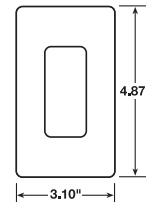

Wall Plates Specifications

Pass & Seymour

Standard Size Wall Plates					
<ul style="list-style-type: none"> Standard size wall plates for all applications. Best fit for surface mount boxes. 			<ul style="list-style-type: none"> Available in plastic and metal only. 		
Dimensions					
1 gang	2.75" x 4.5"	4 gang	8.125" x 4.5"	7 gang	13.62" x 4.5"
2 gang	4.56" x 4.5"	5 gang	10" x 4.5"	8 gang	15.44" x 4.5"
3 gang	6.375" x 4.5"	6 gang	11.812" x 4.5"		

STANDARD

TradeMaster® Wall Plates					
<ul style="list-style-type: none"> Extra 3/16" width and height than Standard size wall plates. Provide better sheet rock coverage with standard size appearance. Available in unbreakable nylon 6 construction only. Screws pre-installed in the duplex, toggle, and decorator single gang plates. 					
Dimensions					
1 gang	2.9375" x 4.6875"	3 gang	6.563" x 4.6875"	5 gang	10.188" x 4.6875"
2 gang	4.75" x 4.6875"	4 gang	8.375" x 4.6875"	6 gang	12" x 4.6875"

TRADEMASTER STANDARD

Screwless Polycarbonate Wall Plates					
<ul style="list-style-type: none"> Extra 1/8" width and height than Standard size wall plates. Provide better sheet rock coverage with standard size appearance. Molded of .065" thick polycarbonate. 2-piece plastic subplate made of polycarbonate ("SWP" Series only). Metal subplate made of .042" zinc-plated steel ("SW" Series only). Available in 5 metallic and 3 wood finishes. Oversized opening to accommodate all NEMA 26 decorator-style openings. 					
Wall Plate Dimensions					
1 gang	3.10" x 4.87"	3 gang	6.724" x 4.87"	5 gang	10.348" x 4.87"
2 gang	4.912" x 4.87"	4 gang	8.536" x 4.87"	6 gang	12.16" x 4.87"
Subplate Dimensions					
1 gang	2.85" x 4.62"	3 gang	6.474" x 4.62"	5 gang	10.098" x 4.62"
2 gang	4.662" x 4.62"	4 gang	8.286" x 4.62"	6 gang	11.910" x 4.62"