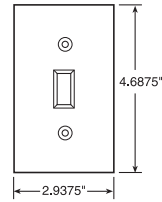

Wall Plates Screwless Decorator Openings

Polycarbonate

One Gang

Two Gang

Description	Height	Width
Screwless Wall Plate Dimensions		
One Gang	4.87"	3.10"
Two Gang	4.87"	4.912"
Three Gang	4.87"	6.724"
Four Gang	4.87"	8.536"
Five Gang	4.87"	10.348"
Six Gang	4.87"	12.16"

Wall Plates Specifications

Pass & Seymour

Standard Size Wall Plates					
<ul style="list-style-type: none"> Standard size wall plates for all applications. Best fit for surface mount boxes. 			<ul style="list-style-type: none"> Available in plastic and metal only. 		
Dimensions					
1 gang	2.75" x 4.5"	4 gang	8.125" x 4.5"	7 gang	13.62" x 4.5"
2 gang	4.56" x 4.5"	5 gang	10" x 4.5"	8 gang	15.44" x 4.5"
3 gang	6.375" x 4.5"	6 gang	11.812" x 4.5"		

STANDARD

TradeMaster® Wall Plates					
<ul style="list-style-type: none"> Extra 3/16" width and height than Standard size wall plates. Provide better sheet rock coverage with standard size appearance. Available in unbreakable nylon 6 construction only. Screws pre-installed in the duplex, toggle, and decorator single gang plates. 					
Dimensions					
1 gang	2.9375" x 4.6875"	3 gang	6.563" x 4.6875"	5 gang	10.188" x 4.6875"
2 gang	4.75" x 4.6875"	4 gang	8.375" x 4.6875"	6 gang	12" x 4.6875"