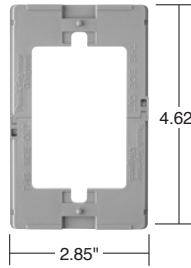

Wall Plates Screwless Decorator Openings

Polycarbonate

One Gang

Two Gang

Description	Height	Width
Screwless Wall Plate Dimensions		
One Gang	4.87"	3.10"
Two Gang	4.87"	4.912"
Three Gang	4.87"	6.724"
Four Gang	4.87"	8.536"
Five Gang	4.87"	10.348"
Six Gang	4.87"	12.16"

Description	Color	Metal Subplate	Plastic Subplate
Screwless Decorator Openings — subplate included			
 One Gang	Ivory White Brown Gray Black Light Almond	SW26I SW26W SW26 SW26GRY SW26BK SW26LA	SWP26I SWP26W SWP26 SWP26GRY SWP26BK SWP26LA
 Two Gang	Ivory White Brown Gray Black Light Almond	SW262I SW262W SW262 SW262GRY SW262BK SW262LA	SWP262I SWP262W SWP262 SWP262GRY SWP262BK SWP262LA
 Three Gang	Ivory White Brown Gray Black Light Almond	SW263I SW263W SW263 SW263GRY SW263BK SW263LA	SWP263I SWP263W SWP263 SWP263GRY SWP263BK SWP263LA
 Four Gang	Ivory White Brown Gray Black Light Almond	SW264I SW264W SW264 SW264GRY SW264BK SW264LA	SWP264I SWP264W SWP264 SWP264GRY SWP264BK SWP264LA
 Five Gang	Ivory White Brown Gray Black Light Almond	SW265I SW265W SW265 SW265GRY SW265BK SW265LA	
 Six Gang	Ivory White Brown Gray Black Light Almond	SW266I SW266W SW266 SW266GRY SW266BK SW266LA	

One Gang
Metal Subplate

Two Gang
Metal Subplate

One Gang
Plastic Subplate

Two Gang
Plastic Subplate

Description	Height	Width
Screwless Subplate Dimensions		
One Gang	4.62"	2.85"
Two Gang	4.62"	4.662"
Three Gang	4.62"	6.474"
Four Gang	4.62"	8.286"
Five Gang	4.62"	10.098"
Six Gang	4.62"	11.910"