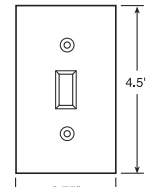

These products listed to UL514, Cover Plates for Flush-Mounted Wiring Devices, CSA Certified.

Wall Plates Blank Plates – Box Mounted

Standard Size Plastic & Metal

Description	Color	Nylon	Thermoset	Metal	
		TradeMaster® Plates	Smooth	Material	Smooth
Blank Plates – Box Mounted					
One Gang Blank – Box Mtd. 	Ivory White Brown Gray Black Red Light Almond	TP13I TP13W TP13 TP13GRY TP13BK TP13RED TP13LA	SP13I SP13W SP13 SP13GRY SP13LA	Aluminum Brass Polished Brass 430S/S 302S/S 302S/S (1/2" Screws) Brushed Bronze Chrome	SA13 SB13 SB13PB SL13 SS13 SS13.5 SB13BZ SB13CH
Two Gang Blank – Box Mtd. 	Ivory White Brown Gray Black Light Almond	TP23I TP23W TP23 TP23GRY TP23BK TP23LA	SP23I SP23W SP23 SP23GRY SP23LA	Aluminum Brass Polished Brass 430S/S 302S/S 302S/S (1/2" Screws) Brushed Bronze Chrome	SA23 SB23 SB23PB SL23 SS23 SS23.5 SB23BZ SB23CH
Three Gang Blank – Box Mtd. 	Ivory White Brown Gray Light Almond		SP33I SP33W SP33 SP33GRY SP33LA	Polished Brass 302S/S 302S/S (1/2" Screws)	SB33PB SS33 SS33.5
Four Gang Blank – Box Mtd. 	Ivory White Brown Gray		SP43I SP43W SP43 SP43GRY	302S/S	SS43
Five Gang Blank – Box Mtd. 				302S/S	SS53
Six Gang Blank – Box Mtd. 				302S/S	SS63
Seven Gang Blank – Box Mtd. 				302S/S	SS6013
Eight Gang Blank – Box Mtd. 				302S/S	SS6023

Wall Plates Specifications

Pass & Seymour

Standard Size Wall Plates					
<ul style="list-style-type: none"> Standard size wall plates for all applications. Best fit for surface mount boxes. 			<ul style="list-style-type: none"> Available in plastic and metal only. 		
Dimensions					
1 gang	2.75" x 4.5"	4 gang	8.125" x 4.5"	7 gang	13.62" x 4.5"
2 gang	4.56" x 4.5"	5 gang	10" x 4.5"	8 gang	15.44" x 4.5"
3 gang	6.375" x 4.5"	6 gang	11.812" x 4.5"		