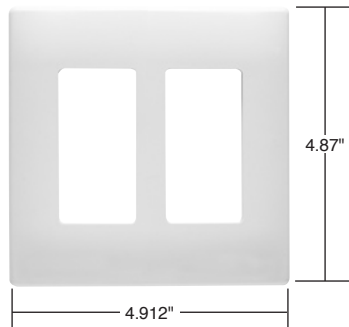

Wall Plates Screwless Decorator Openings

Polycarbonate

One Gang

Two Gang

Description	Height	Width
Screwless Wall Plate Dimensions		
One Gang	4.87"	3.10"
Two Gang	4.87"	4.912"
Three Gang	4.87"	6.724"
Four Gang	4.87"	8.536"
Five Gang	4.87"	10.348"
Six Gang	4.87"	12.16"

Description	Color	Metal Subplate	Plastic Subplate
Screwless Decorator Openings — subplate included			
 One Gang	Ivory White Brown Gray Black Light Almond	SW26I SW26W SW26 SW26GRY SW26BK SW26LA	SWP26I SWP26W SWP26 SWP26GRY SWP26BK SWP26LA
 Two Gang	Ivory White Brown Gray Black Light Almond	SW262I SW262W SW262 SW262GRY SW262BK SW262LA	SWP262I SWP262W SWP262 SWP262GRY SWP262BK SWP262LA
 Three Gang	Ivory White Brown Gray Black Light Almond	SW263I SW263W SW263 SW263GRY SW263BK SW263LA	SWP263I SWP263W SWP263 SWP263GRY SWP263BK SWP263LA
 Four Gang	Ivory White Brown Gray Black Light Almond	SW264I SW264W SW264 SW264GRY SW264BK SW264LA	SWP264I SWP264W SWP264 SWP264GRY SWP264BK SWP264LA
 Five Gang	Ivory White Brown Gray Black Light Almond	SW265I SW265W SW265 SW265GRY SW265BK SW265LA	
 Six Gang	Ivory White Brown Gray Black Light Almond	SW266I SW266W SW266 SW266GRY SW266BK SW266LA	

One Gang
Metal Subplate

Two Gang
Metal Subplate

One Gang
Plastic Subplate

Two Gang
Plastic Subplate

Description	Height	Width
Screwless Subplate Dimensions		
One Gang	4.62"	2.85"
Two Gang	4.62"	4.662"
Three Gang	4.62"	6.474"
Four Gang	4.62"	8.286"
Five Gang	4.62"	10.098"
Six Gang	4.62"	11.910"