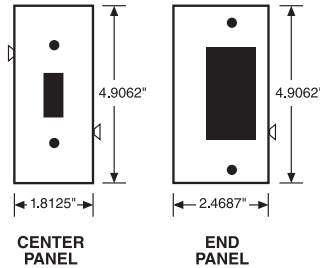

Wall Plates Dimensions