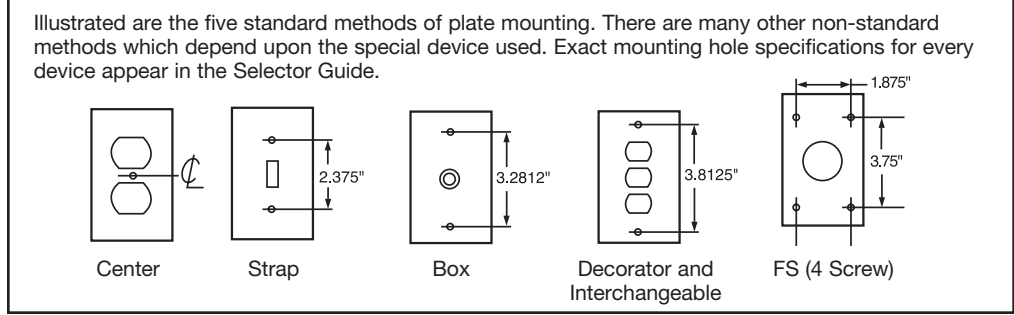

Wall Plate Mountings