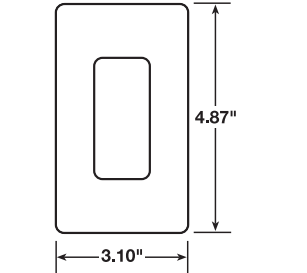

JUNIOR-JUMBO

TradeMaster Jumbo Wall Plates					
<ul style="list-style-type: none"> Extra 3/16" width and height than Junior-Jumbo size wall plates. Provide additional coverage for sheet rock gaps, matching the appearance of the TradeMaster Plates. Available in unbreakable nylon 6 construction only. Screws pre-installed in the duplex, toggle, and decorator single gang plates. 					
Dimensions					
1 gang	3.3125" x 5.0625"	3 gang	6.9375" x 5.0625"		
2 gang	5.125" x 5.0625"	4 gang	8.75" x 5.0625"		

TRADEMASTER JUMBO

Jumbo Wall Plates					
<ul style="list-style-type: none"> Extra 3/4" width and height than Standard size wall plates. Largest size wall plates to cover larger wall damage. 			<ul style="list-style-type: none"> Available in plastic and metal only. 		
Dimensions					
1 gang	3.5" x 5.25"	3 gang	7.12" x 5.25"		
2 gang	5.31" x 5.25"	4 gang	8.93" x 5.25"		

JUMBO

Wall Plates Dimensions

Sectional Wall Plates Features

- End and center panels with each of five most-used configurations make it possible to improvise custom wall plates on the job. Panels lock securely together on installation. Blank sections furnished with mounting strap.

Wall Plate Mountings

Wall Plate Sizes