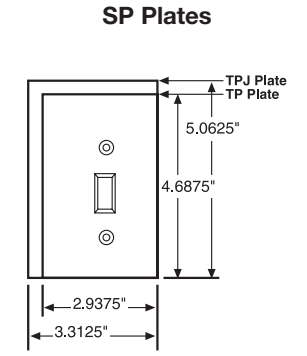

Wall Plate Mountings