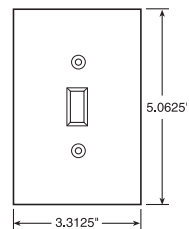

TRADEMASTER JUMBO

Jumbo Wall Plates					
- Extra 3/4" width and height than Standard size wall plates. - Largest size wall plates to cover larger wall damage.			Available in plastic and metal only.		
Dimensions					
1 gang	3.5" x 5.25"	3 gang	7.12" x 5.25"		
2 gang	5.31" x 5.25"	4 gang	8.93" x 5.25"