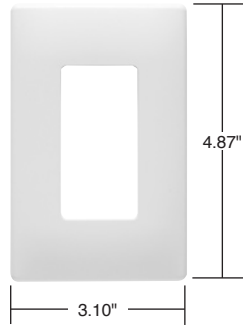

Wall Plates Screwless Decorator Openings

Polycarbonate

One Gang

Two Gang

Description	Height	Width
Screwless Wall Plate Dimensions		
One Gang	4.87"	3.10"
Two Gang	4.87"	4.912"
Three Gang	4.87"	6.724"
Four Gang	4.87"	8.536"
Five Gang	4.87"	10.348"
Six Gang	4.87"	12.16"

Description	Color	Metal Subplate	Plastic Subplate
Screwless Decorator Openings — subplate included			
 One Gang	Ivory White Brown Gray Black Light Almond	SW26I SW26W SW26 SW26GRY SW26BK SW26LA	SWP26I SWP26W SWP26 SWP26GRY SWP26BK SWP26LA
 Two Gang	Ivory White Brown Gray Black Light Almond	SW262I SW262W SW262 SW262GRY SW262BK SW262LA	SWP262I SWP262W SWP262 SWP262GRY SWP262BK SWP262LA
 Three Gang	Ivory White Brown Gray Black Light Almond	SW263I SW263W SW263 SW263GRY SW263BK SW263LA	SWP263I SWP263W SWP263 SWP263GRY SWP263BK SWP263LA
 Four Gang	Ivory White Brown Gray Black Light Almond	SW264I SW264W SW264 SW264GRY SW264BK SW264LA	SWP264I SWP264W SWP264 SWP264GRY SWP264BK SWP264LA
 Five Gang	Ivory White Brown Gray Black Light Almond	SW265I SW265W SW265 SW265GRY SW265BK SW265LA	
 Six Gang	Ivory White Brown Gray Black Light Almond	SW266I SW266W SW266 SW266GRY SW266BK SW266LA	

One Gang
Metal Subplate

Two Gang
Metal Subplate

One Gang
Plastic Subplate

Two Gang
Plastic Subplate

Description	Height	Width
Screwless Subplate Dimensions		
One Gang	4.62"	2.85"
Two Gang	4.62"	4.662"
Three Gang	4.62"	6.474"
Four Gang	4.62"	8.286"
Five Gang	4.62"	10.098"
Six Gang	4.62"	11.910"

Wall Plates Specifications

Pass & Seymour

Standard Size Wall Plates					
<ul style="list-style-type: none"> Standard size wall plates for all applications. Best fit for surface mount boxes. 			<ul style="list-style-type: none"> Available in plastic and metal only. 		
Dimensions					
1 gang	2.75" x 4.5"	4 gang	8.125" x 4.5"	7 gang	13.62" x 4.5"
2 gang	4.56" x 4.5"	5 gang	10" x 4.5"	8 gang	15.44" x 4.5"
3 gang	6.375" x 4.5"	6 gang	11.812" x 4.5"		