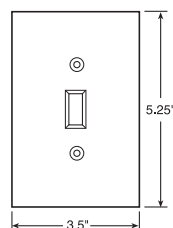

Wall Plates Specifications

Pass & Seymour

Standard Size Wall Plates					
- Standard size wall plates for all applications. - Best fit for surface mount boxes.			Available in plastic and metal only.		
Dimensions					
1 gang	2.75" x 4.5"	4 gang	8.125" x 4.5"	7 gang	13.62" x 4.5"
2 gang	4.56" x 4.5"	5 gang	10" x 4.5"	8 gang	15.44" x 4.5"
3 gang	6.375" x 4.5"	6 gang	11.812" x 4.5"		

TradeMaster® Wall Plates					
- Extra 3/16" width and height than Standard size wall plates. - Provide better sheet rock coverage with standard size appearance. - Available in unbreakable nylon 6 construction only. - Screws pre-installed in the duplex, toggle, and decorator single gang plates.					
Dimensions					
1 gang	2.9375" x 4.6875"	3 gang	6.563" x 4.6875"	5 gang	10.188" x 4.6875"
2 gang	4.75" x 4.6875"	4 gang	8.375" x 4.6875"	6 gang	12" x 4.6875"

Screwless Polycarbonate Wall Plates					
- Extra 1/8" width and height than Standard size wall plates. - Provide better sheet rock coverage with standard size appearance. - Molded of .065" thick polycarbonate. 2-piece plastic subplate made of polycarbonate ("SWP" Series only). - Metal subplate made of .042" zinc-plated steel ("SW" Series only). - Available in 5 metallic and 3 wood finishes. - Oversized opening to accommodate all NEMA 26 decorator-style openings.					
Wall Plate Dimensions					
1 gang	3.10" x 4.87"	3 gang	6.724" x 4.87"	5 gang	10.348" x 4.87"
2 gang	4.912" x 4.87"	4 gang	8.536" x 4.87"	6 gang	12.16" x 4.87"
Subplate Dimensions					
1 gang	2.85" x 4.62"	3 gang	6.474" x 4.62"	5 gang	10.098" x 4.62"
2 gang	4.662" x 4.62"	4 gang	8.286" x 4.62"	6 gang	11.910" x 4.62"