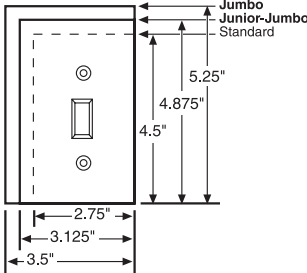

JUNIOR-JUMBO

TradeMaster Jumbo Wall Plates					
<ul style="list-style-type: none"> Extra 3/16" width and height than Junior-Jumbo size wall plates. Provide additional coverage for sheet rock gaps, matching the appearance of the TradeMaster Plates. Available in unbreakable nylon 6 construction only. Screws pre-installed in the duplex, toggle, and decorator single gang plates. 					
Dimensions					
1 gang	3.3125" x 5.0625"	3 gang	6.9375" x 5.0625"		
2 gang	5.125" x 5.0625"	4 gang	8.75" x 5.0625"		

TRADEMASTER JUMBO

Jumbo Wall Plates					
<ul style="list-style-type: none"> Extra 3/4" width and height than Standard size wall plates. Largest size wall plates to cover larger wall damage. 			<ul style="list-style-type: none"> Available in plastic and metal only. 		
Dimensions					
1 gang	3.5" x 5.25"	3 gang	7.12" x 5.25"		
2 gang	5.31" x 5.25"	4 gang	8.93" x 5.25"		

JUMBO

Wall Plates Dimensions

Sectional Wall Plates Features

- End and center panels with each of five most-used configurations make it possible to improvise custom wall plates on the job. Panels lock securely together on installation. Blank sections furnished with mounting strap.

Wall Plate Mountings

Wall Plate Sizes