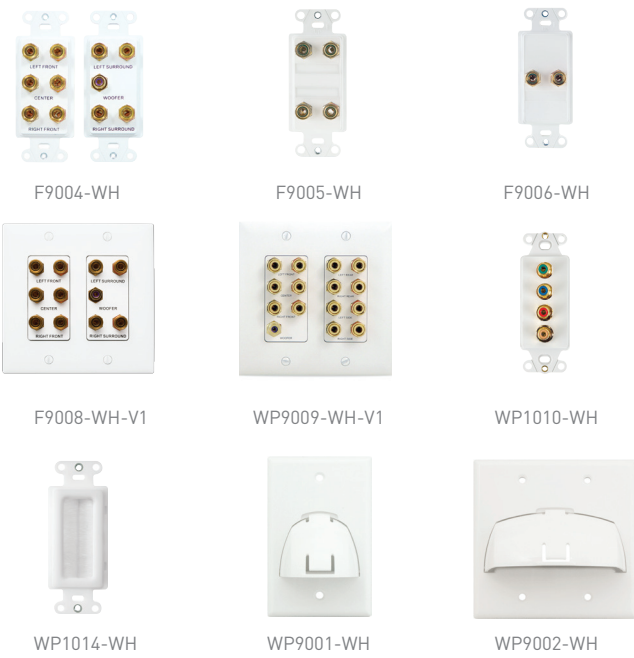

HOME THEATER

HOME THEATER Straps and Wallplates

PART NO.	DESCRIPTION
F9004-XX	5.1 Home Theater Strap TOP SELLER! Colors: BK, BR, IV, LA, WH
F9005-XX	2 Speaker Connection Strap Colors: BK, BR, IV, LA, WH
F9006-XX	Single Speaker Connection Strap Colors: BK, BR, IV, LA, WH
F9008-XX-V1	5.1 Home Theater Strap with Wall Plate Colors: DM, LA, WH
WP9009-XX-V1	7.1 Home Theater Strap with Wall Plate Colors: BK, BR, IV, LA, WH
WP1010-XX	Component Video/Digital Audio Balun Colors: BK, LA, WH CONVERTS 5.1 DIGITAL AUDIO AND COMPOSITE VIDEO TO CAT 5/CAT 6 CABLE (TWO STRAPS REQUIRED FOR INSTALLATION)
WP1014-WH	Cable Access Strap TOP SELLER!
WP9001-XX	Single Gang Bullnose Wall Plate Colors: BK, WH
WP9002-XX	Double Gang Bullnose Wall Plate Colors BK, WH

THE BULLNOSE WALL PLATE is a unique cable management solution. Its hinged design provides four distinct configurations for flexible routing of low voltage cables inside the wall—just turn and snap the scoop for your preferred setup. (Patent Pending)