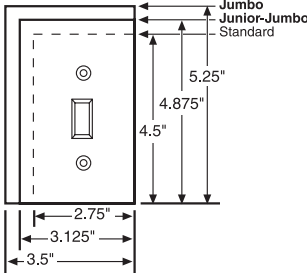

Wall Plate Mountings