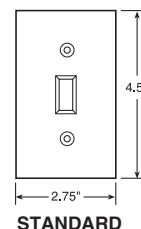

## Louwer & Bipler/Tripler Openings

Standard Size Metal

Description	Color	Nylon	Thermoset	Metal	
		TradeMaster® Plates	Smooth	Material	Smooth
<b>Louwer Plates</b>					
<b>One Gang</b> Horizontal 				Brass 302S/S 302S/S Painted Ivory 302S/S Painted White 302S/S Painted Light Almond	SB760 SS760 SS760I SS760W SS760LA
<b>One Gang</b> Vertical 				Brass 302S/S 302S/S Painted Ivory 302S/S Painted White 302S/S Painted Brown 302S/S Painted Gray 302S/S Painted Light Almond	SB771 SS771 SS771I SS771W SS771X SS771GRY SS771LA
<b>Two Gang</b> Vertical 				302S/S	SS772
<b>Bipler/Tripler Receptacle</b>					
<b>One Gang</b> 1 Bipler/Tripler 				302S/S	SS9

# Wall Plates Specifications

Pass & Seymour

Standard Size Wall Plates					
<ul style="list-style-type: none"> <li>Standard size wall plates for all applications.</li> <li>Best fit for surface mount boxes.</li> </ul>			<ul style="list-style-type: none"> <li>Available in plastic and metal only.</li> </ul>		
Dimensions					
1 gang	2.75" x 4.5"	4 gang	8.125" x 4.5"	7 gang	13.62" x 4.5"
2 gang	4.56" x 4.5"	5 gang	10" x 4.5"	8 gang	15.44" x 4.5"
3 gang	6.375" x 4.5"	6 gang	11.812" x 4.5"		