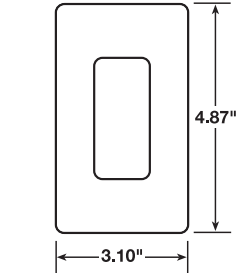

Wall Plate Mountings