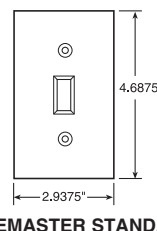

# Wall Plates Specifications

Pass & Seymour

Standard Size Wall Plates					
<ul style="list-style-type: none"> <li>Standard size wall plates for all applications.</li> <li>Best fit for surface mount boxes.</li> </ul>			<ul style="list-style-type: none"> <li>Available in plastic and metal only.</li> </ul>		
Dimensions					
1 gang	2.75" x 4.5"	4 gang	8.125" x 4.5"	7 gang	13.62" x 4.5"
2 gang	4.56" x 4.5"	5 gang	10" x 4.5"	8 gang	15.44" x 4.5"
3 gang	6.375" x 4.5"	6 gang	11.812" x 4.5"		

TradeMaster® Wall Plates					
<ul style="list-style-type: none"> <li>Extra 3/16" width and height than Standard size wall plates.</li> <li>Provide better sheet rock coverage with standard size appearance.</li> <li>Available in unbreakable nylon 6 construction only.</li> <li>Screws pre-installed in the duplex, toggle, and decorator single gang plates.</li> </ul>					
Dimensions					
1 gang	2.9375" x 4.6875"	3 gang	6.563" x 4.6875"	5 gang	10.188" x 4.6875"
2 gang	4.75" x 4.6875"	4 gang	8.375" x 4.6875"	6 gang	12" x 4.6875"