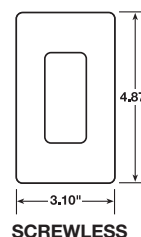

Screwless Polycarbonate Wall Plates					
- Extra 1/8" width and height than Standard size wall plates. - Provide better sheet rock coverage with standard size appearance. - Molded of .065" thick polycarbonate. 2-piece plastic subplate made of polycarbonate ("SWP" Series only). - Metal subplate made of .042" zinc-plated steel ("SW" Series only). - Available in 5 metallic and 3 wood finishes. - Oversized opening to accommodate all NEMA 26 decorator-style openings.					
Wall Plate Dimensions					
1 gang	3.10" x 4.87"	3 gang	6.724" x 4.87"	5 gang	10.348" x 4.87"
2 gang	4.912" x 4.87"	4 gang	8.536" x 4.87"	6 gang	12.16" x 4.87"
Subplate Dimensions					
1 gang	2.85" x 4.62"	3 gang	6.474" x 4.62"	5 gang	10.098" x 4.62"
2 gang	4.662" x 4.62"	4 gang	8.286" x 4.62"	6 gang	11.910" x 4.62"