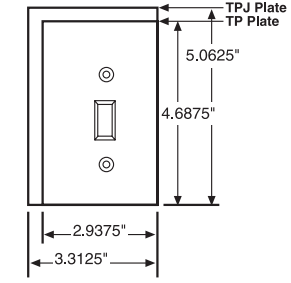

Wall Plate Mountings