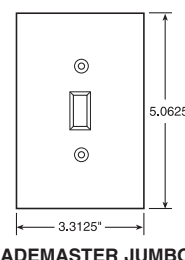

TradeMaster Jumbo Wall Plates					
- Extra 3/16" width and height than Junior-Jumbo size wall plates. - Provide additional coverage for sheet rock gaps, matching the appearance of the TradeMaster Plates. - Available in unbreakable nylon 6 construction only. - Screws pre-installed in the duplex, toggle, and decorator single gang plates.					
Dimensions					
1 gang	3.3125" x 5.0625"	3 gang	6.9375" x 5.0625"		
2 gang	5.125" x 5.0625"	4 gang	8.75" x 5.0625"