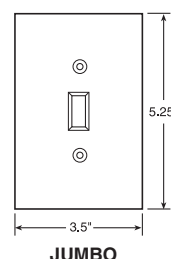

Jumbo Wall Plates					
- Extra 3/4" width and height than Standard size wall plates. - Largest size wall plates to cover larger wall damage.			Available in plastic and metal only.		
Dimensions					
1 gang	3.5" x 5.25"	3 gang	7.12" x 5.25"		
2 gang	5.31" x 5.25"	4 gang	8.93" x 5.25"