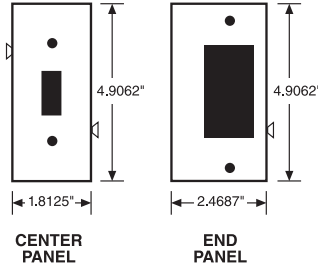

Wall Plates Dimensions