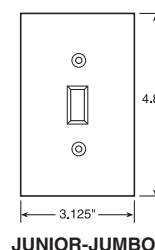

Junior-Jumbo Wall Plates					
- Extra 3/8" width and height than Standard size wall plates. - Additional coverage for sheet rock gaps.			Available in plastic and metal only.		
Dimensions					
1 gang	3.125" x 4.87"	3 gang	6.75" x 4.87"		
2 gang	4.93" x 4.87"	4 gang	8.56" x 4.87"