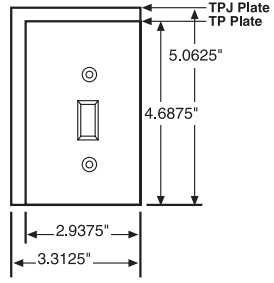

TradeMaster Jumbo Wall Plates					
<ul style="list-style-type: none"> Extra 3/16" width and height than Junior-Jumbo size wall plates. Provide additional coverage for sheet rock gaps, matching the appearance of the TradeMaster Plates. Available in unbreakable nylon 6 construction only. Screws pre-installed in the duplex, toggle, and decorator single gang plates. 					
Dimensions					
1 gang	3.3125" x 5.0625"	3 gang	6.9375" x 5.0625"		
2 gang	5.125" x 5.0625"	4 gang	8.75" x 5.0625"		

Jumbo Wall Plates					
<ul style="list-style-type: none"> Extra 3/4" width and height than Standard size wall plates. Largest size wall plates to cover larger wall damage. 			<ul style="list-style-type: none"> Available in plastic and metal only. 		
Dimensions					
1 gang	3.5" x 5.25"	3 gang	7.12" x 5.25"		
2 gang	5.31" x 5.25"	4 gang	8.93" x 5.25"		

Wall Plates Dimensions

Sectional Wall Plates Features

- End and center panels with each of five most-used configurations make it possible to improvise custom wall plates on the job. Panels lock securely together on installation. Blank sections furnished with mounting strap.

Wall Plate Mountings

Wall Plate Sizes

SP Plates

TP Plates

SW Plates

<p>Standard Size Available in plastic and metal</p> <p>1.375" 1.8125" 1.8125" 1.8125"</p>	<p>Junior-Jumbo</p> <p>1.5625" 1.8125" 1.8125"</p>	<p>Jumbo</p> <p>1.75" 1.8125" 1.8125"</p>
<p>TradeMaster® Size Available in nylon only</p> <p>1.4687" 1.8125" 1.8125"</p>	<p>TradeMaster Jumbo Available in nylon only</p> <p>1.6562" 1.8125" 1.8125"</p>	<p>Tandem Wall Plates</p> <p>6.125" 4.375" 1.75"</p> <p>Metal only. Plate mounting dimensions are non-standard. Refer to Page S-25 for details and devices that can be used.</p>
<p>Screwless Wall Plate Metal Subplate</p> <p>1.812" 1.812" 1.812"</p>	<p>For Screwless Wall Plate dimensions refer to Page S-3.</p>	<p>Screwless Wall Plate Plastic Subplate</p> <p>1.812" 1.812" 1.812"</p>