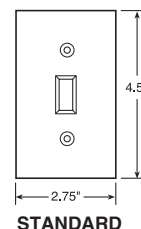

Thermoplastic

Description	Semi-Jumbo	
	Color	Smooth Nylon
Sectional Wall Plates – Center Sections		
Toggle Switch 	Ivory White Light Almond	PJSC1I PJSC1W PJSC1LA
Duplex Receptacle 	Ivory White Light Almond	PJSC8I PJSC8W PJSC8LA
Single Receptacle 	Ivory White Light Almond	PJSC7I PJSC7W PJSC7LA
Blank, Strap Mounted supplied with #340 Yoke 	Ivory White Light Almond	PJSC14I PJSC14W PJSC14LA
Decorator 	Ivory White Light Almond	PJSC26I PJSC26W PJSC26LA

3rd Party Compliance.
Reference Page S-4 for Features and Dimensions on Sectional Wall Plates.

Wall Plates Specifications

Pass & Seymour

Standard Size Wall Plates					
<ul style="list-style-type: none"> Standard size wall plates for all applications. Best fit for surface mount boxes. 			<ul style="list-style-type: none"> Available in plastic and metal only. 		
Dimensions					
1 gang	2.75" x 4.5"	4 gang	8.125" x 4.5"	7 gang	13.62" x 4.5"
2 gang	4.56" x 4.5"	5 gang	10" x 4.5"	8 gang	15.44" x 4.5"
3 gang	6.375" x 4.5"	6 gang	11.812" x 4.5"		

Wall Plate Mountings

Wall Plate Sizes

SP Plates

TP Plates

SW Plates

<p>Standard Size Available in plastic and metal</p> <p>1.375" 1.8125" 1.8125" 1.8125"</p>	<p>Junior-Jumbo</p> <p>1.5625" 1.8125" 1.8125"</p>	<p>Jumbo</p> <p>1.75" 1.8125" 1.8125"</p>
<p>TradeMaster® Size Available in nylon only</p> <p>1.4687" 1.8125" 1.8125"</p>	<p>TradeMaster Jumbo Available in nylon only</p> <p>1.6562" 1.8125" 1.8125"</p>	<p>Tandem Wall Plates</p> <p>6.125" 4.375" 1.75"</p> <p>Metal only. Plate mounting dimensions are non-standard. Refer to Page S-25 for details and devices that can be used.</p>
<p>Screwless Wall Plate Metal Subplate</p> <p>1.812" 1.812" 1.812"</p>	<p>For Screwless Wall Plate dimensions refer to Page S-3.</p>	<p>Screwless Wall Plate Plastic Subplate</p> <p>1.812" 1.812" 1.812"</p>