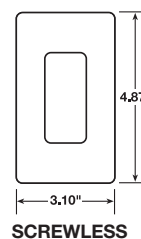

Screwless Polycarbonate Wall Plates					
- Extra 1/8" width and height than Standard size wall plates. - Provide better sheet rock coverage with standard size appearance. - Molded of .065" thick polycarbonate. 2-piece plastic subplate made of polycarbonate ("SWP" Series only). - Metal subplate made of .042" zinc-plated steel ("SW" Series only). - Available in 5 metallic and 3 wood finishes. - Oversized opening to accommodate all NEMA 26 decorator-style openings.					
Wall Plate Dimensions					
1 gang	3.10" x 4.87"	3 gang	6.724" x 4.87"	5 gang	10.348" x 4.87"
2 gang	4.912" x 4.87"	4 gang	8.536" x 4.87"	6 gang	12.16" x 4.87"
Subplate Dimensions					
1 gang	2.85" x 4.62"	3 gang	6.474" x 4.62"	5 gang	10.098" x 4.62"
2 gang	4.662" x 4.62"	4 gang	8.286" x 4.62"	6 gang	11.910" x 4.62"