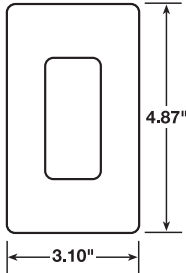

Junior-Jumbo Wall Plates					
<ul style="list-style-type: none"> Extra 3/8" width and height than Standard size wall plates. Additional coverage for sheet rock gaps. 			<ul style="list-style-type: none"> Available in plastic and metal only. 		
Dimensions					
1 gang	3.125" x 4.87"	3 gang	6.75" x 4.87"		
2 gang	4.93" x 4.87"	4 gang	8.56" x 4.87"		

TradeMaster Jumbo Wall Plates					
<ul style="list-style-type: none"> Extra 3/16" width and height than Junior-Jumbo size wall plates. Provide additional coverage for sheet rock gaps, matching the appearance of the TradeMaster Plates. Available in unbreakable nylon 6 construction only. Screws pre-installed in the duplex, toggle, and decorator single gang plates. 					
Dimensions					
1 gang	3.3125" x 5.0625"	3 gang	6.9375" x 5.0625"		
2 gang	5.125" x 5.0625"	4 gang	8.75" x 5.0625"		

Jumbo Wall Plates					
<ul style="list-style-type: none"> Extra 3/4" width and height than Standard size wall plates. Largest size wall plates to cover larger wall damage. 			<ul style="list-style-type: none"> Available in plastic and metal only. 		
Dimensions					
1 gang	3.5" x 5.25"	3 gang	7.12" x 5.25"		
2 gang	5.31" x 5.25"	4 gang	8.93" x 5.25"		

Wall Plate Mountings

Wall Plate Sizes

SP Plates

TP Plates

SW Plates

<p>Standard Size Available in plastic and metal</p> <p>1.375" 1.8125" 1.8125" 1.8125"</p>	<p>Junior-Jumbo</p> <p>1.5625" 1.8125" 1.8125"</p>	<p>Jumbo</p> <p>1.75" 1.8125" 1.8125"</p>
<p>TradeMaster® Size Available in nylon only</p> <p>1.4687" 1.8125" 1.8125"</p>	<p>TradeMaster Jumbo Available in nylon only</p> <p>1.6562" 1.8125" 1.8125"</p>	<p>Tandem Wall Plates</p> <p>6.125" 4.375" 1.75"</p> <p>Metal only. Plate mounting dimensions are non-standard. Refer to Page S-25 for details and devices that can be used.</p>
<p>Screwless Wall Plate Metal Subplate</p> <p>1.812" 1.812" 1.812"</p>	<p>For Screwless Wall Plate dimensions refer to Page S-3.</p>	<p>Screwless Wall Plate Plastic Subplate</p> <p>1.812" 1.812" 1.812"</p>