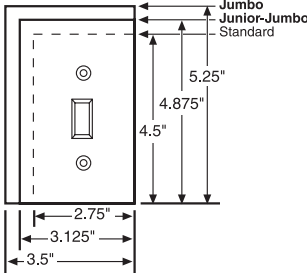

TradeMaster Jumbo Wall Plates					
<ul style="list-style-type: none"> Extra 3/16" width and height than Junior-Jumbo size wall plates. Provide additional coverage for sheet rock gaps, matching the appearance of the TradeMaster Plates. Available in unbreakable nylon 6 construction only. Screws pre-installed in the duplex, toggle, and decorator single gang plates. 					
Dimensions					
1 gang	3.3125" x 5.0625"	3 gang	6.9375" x 5.0625"		
2 gang	5.125" x 5.0625"	4 gang	8.75" x 5.0625"		

Jumbo Wall Plates					
<ul style="list-style-type: none"> Extra 3/4" width and height than Standard size wall plates. Largest size wall plates to cover larger wall damage. 			<ul style="list-style-type: none"> Available in plastic and metal only. 		
Dimensions					
1 gang	3.5" x 5.25"	3 gang	7.12" x 5.25"		
2 gang	5.31" x 5.25"	4 gang	8.93" x 5.25"		

Wall Plates Dimensions

Sectional Wall Plates Features

- End and center panels with each of five most-used configurations make it possible to improvise custom wall plates on the job. Panels lock securely together on installation. Blank sections furnished with mounting strap.

Wall Plate Mountings

Wall Plate Sizes

SP Plates

TP Plates

SW Plates

<p>Standard Size Available in plastic and metal</p> <p>1.375" 1.8125" 1.8125" 1.8125"</p>	<p>Junior-Jumbo</p> <p>1.5625" 1.8125" 1.8125"</p>	<p>Jumbo</p> <p>1.75" 1.8125" 1.8125"</p>
<p>TradeMaster® Size Available in nylon only</p> <p>1.4687" 1.8125" 1.8125"</p>	<p>TradeMaster Jumbo Available in nylon only</p> <p>1.6562" 1.8125" 1.8125"</p>	<p>Tandem Wall Plates</p> <p>6.125" 4.375" 1.75"</p> <p>Metal only. Plate mounting dimensions are non-standard. Refer to Page S-25 for details and devices that can be used.</p>
<p>Screwless Wall Plate Metal Subplate</p> <p>1.812" 1.812" 1.812"</p>	<p>For Screwless Wall Plate dimensions refer to Page S-3.</p>	<p>Screwless Wall Plate Plastic Subplate</p> <p>1.812" 1.812" 1.812"</p>