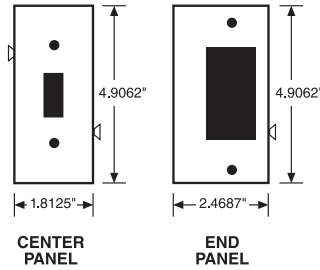

Wall Plates Dimensions

Sectional Wall Plates Features

- End and center panels with each of five most-used configurations make it possible to improvise custom wall plates on the job. Panels lock securely together on installation. Blank sections furnished with mounting strap.