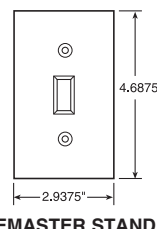

3rd Party Compliance.
Reference Page S-4 for Features and Dimensions on Sectional Wall Plates.

Wall Plates Specifications

Pass & Seymour

Standard Size Wall Plates					
<ul style="list-style-type: none"> Standard size wall plates for all applications. Best fit for surface mount boxes. 			<ul style="list-style-type: none"> Available in plastic and metal only. 		
Dimensions					
1 gang	2.75" x 4.5"	4 gang	8.125" x 4.5"	7 gang	13.62" x 4.5"
2 gang	4.56" x 4.5"	5 gang	10" x 4.5"	8 gang	15.44" x 4.5"
3 gang	6.375" x 4.5"	6 gang	11.812" x 4.5"		

TradeMaster® Wall Plates					
<ul style="list-style-type: none"> Extra 3/16" width and height than Standard size wall plates. Provide better sheet rock coverage with standard size appearance. Available in unbreakable nylon 6 construction only. Screws pre-installed in the duplex, toggle, and decorator single gang plates. 					
Dimensions					
1 gang	2.9375" x 4.6875"	3 gang	6.563" x 4.6875"	5 gang	10.188" x 4.6875"
2 gang	4.75" x 4.6875"	4 gang	8.375" x 4.6875"	6 gang	12" x 4.6875"

Wall Plate Mountings

Wall Plate Sizes

SP Plates

TP Plates

SW Plates

<p>Standard Size Available in plastic and metal</p> <p>1.375" 1.8125" 1.8125" 1.8125"</p>	<p>Junior-Jumbo</p> <p>1.5625" 1.8125" 1.8125"</p>	<p>Jumbo</p> <p>1.75" 1.8125" 1.8125"</p>
<p>TradeMaster® Size Available in nylon only</p> <p>1.4687" 1.8125" 1.8125"</p>	<p>TradeMaster Jumbo Available in nylon only</p> <p>1.6562" 1.8125" 1.8125"</p>	<p>Tandem Wall Plates</p> <p>6.125" 4.375" 1.75"</p> <p>Metal only. Plate mounting dimensions are non-standard. Refer to Page S-25 for details and devices that can be used.</p>
<p>Screwless Wall Plate Metal Subplate</p> <p>1.812" 1.812" 1.812"</p>	<p>For Screwless Wall Plate dimensions refer to Page S-3.</p>	<p>Screwless Wall Plate Plastic Subplate</p> <p>1.812" 1.812" 1.812"</p>