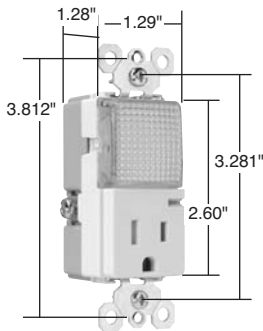

Pass & Seymour

885TR-LA

TM8HWLTR-LACC

2 Pole, 3 Wire

NEMA
5-15R

Straight Blade Devices TradeMaster® Decorator Tamper-Resistant & Combination Receptacles

15A, 125V

Features

- High impact-resistant thermoplastic construction.
- Extra-long strap.
- Quickloop wire looping aid.
- Long-term blade retention.
- Tri-drive screws.
- Extra-large circuit break-off tabs.
- Side-access push wire release.
- Ultrasonic welding of face to back body.
- Side wire accepts #12 – #14 AWG solid.
- Push wire accepts #14 AWG solid only.
- UL Listed as tamper-resistant to prevent improper insertion of foreign objects per UL498.
- Specially designed for increased protection of children in their homes.
- Superior protection than traditional outlet “caps” or “protection plates”.

Catalog Number	Rating A. V.	Color	NEMA Config. No.	3rd Party Compliance	
				cULus	UL498
Decorator Tamper-Resistant Receptacles					
885TR-I	15 125	Ivory	5-15R	•	•
885TR-W	15 125	White	5-15R	•	•
885TR-BK	15 125	Black	5-15R	•	•
885TR-LA	15 125	Light Almond	5-15R	•	•

Features

- Impact-resistant face and body.
- External screw-pressure-plate back and side wired. Accepts #12 and #14 AWG.
- GE Lexan™ high impact-resistant lens.
- Tri-drive screws.
- Energy-efficient LED has average 20-year life expectancy: eliminates bulb replacement.
- Sensor automatically turns light ON in the dark.
- Increased light output for better illumination.
- Light sensor for enhanced sensitivity.
- UL tested shutter mechanism for protection against improper object insertion per UL498.
- Specially designed for increased protection of children in their homes.
- Superior protection than traditional outlet “caps” or “protection plates”.