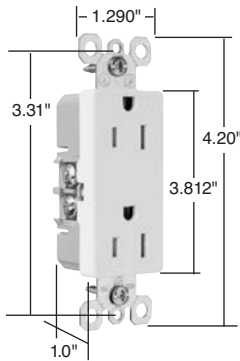

Pass & Seymour

885TR-LA

TM8HWLTR-LACC

2 Pole, 3 Wire

NEMA
5-15R

Straight Blade Devices TradeMaster® Decorator Tamper-Resistant & Combination Receptacles

15A, 125V

Features

- High impact-resistant thermoplastic construction.
- Extra-long strap.
- Quickloop wire looping aid.
- Long-term blade retention.
- Tri-drive screws.
- Extra-large circuit break-off tabs.
- Side-access push wire release.
- Ultrasonic welding of face to back body.
- Side wire accepts #12 – #14 AWG solid.
- Push wire accepts #14 AWG solid only.
- UL Listed as tamper-resistant to prevent improper insertion of foreign objects per UL498.
- Specially designed for increased protection of children in their homes.
- Superior protection than traditional outlet “caps” or “protection plates”.

Catalog Number	Rating A. V.	Color	NEMA Config. No.	3rd Party Compliance	
				cULus	UL498
Decorator Tamper-Resistant Receptacles					
885TR-I	15 125	Ivory	5-15R	•	•
885TR-W	15 125	White	5-15R	•	•
885TR-BK	15 125	Black	5-15R	•	•
885TR-LA	15 125	Light Almond	5-15R	•	•

Features

- Impact-resistant face and body.
- External screw-pressure-plate back and side wired. Accepts #12 and #14 AWG.
- GE Lexan™ high impact-resistant lens.
- Tri-drive screws.
- Energy-efficient LED has average 20-year life expectancy: eliminates bulb replacement.
- Sensor automatically turns light ON in the dark.
- Increased light output for better illumination.
- Light sensor for enhanced sensitivity.
- UL tested shutter mechanism for protection against improper object insertion per UL498.
- Specially designed for increased protection of children in their homes.
- Superior protection than traditional outlet “caps” or “protection plates”.