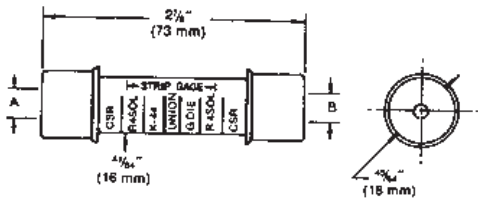

TYPE PIK

Features

- Pre-insulated nylon jacket
- Dual-rated
- Color coded end caps
- Anchoring rings inside jacket
- Rated for 600 volts

Benefits

- Provides protection against moisture, extended shelf life and crimpability at sub-zero temperatures
- For aluminum to copper or aluminum to aluminum
- Provides for ease of wire size identification (conforms to industry standards) and also prevents dirt and other contaminants from entering the connector prior to use
- Holds connector insert in place during installation
- Ensures reliability

EN_10625482.pdf

Catalog Number	A Range			Wire Diameter Range in Inches	Cap Color	B Range			Wire Diameter Range in Inches	Cap Color	Die Index
	ACSR	Alum. or Copper Str.	Copper Sol.			ACSR	Alum. or Copper Str.	Copper Sol.			
PIK-88	-	10	8	.116-.128	Brown	-	10	8	.116-.128	Brown	5/8 or BG
PIK-68	-	8	8	.145-.162	Green	-	10	8	.116-.128	Brown	5/8 or BG
PIK-66	-	8	8	.145-.162	Green	-	8	6	.145-.162	Green	5/8 or BG
PIK-48	6-6/1	5-6	4	.184-.206	Blue	-	10	8	.116-.128	Brown	5/8 or BG
PIK-46	6-6/1	5-6	4	.184-.206	Blue	-	8	6	.116-.128	Green	5/8 or BG
PIK-44	6-6/1	5-6	4	.184-.206	Blue	6-6/1	5-6	4	.116-.128	Blue	5/8 or BG
PIK-28	4-6/1, 7/1	3-4	2	.232-.260	Orange	-	10	8	.116-.128	Brown	5/8 or BG
PIK-26	4-6/1, 7/1	3-4	2	.232-.260	Orange	-	8	6	.145-.162	Green	5/8 or BG
PIK-24	4-6/1, 7/1	3-4	2	.232-.260	Orange	6-6/1	5-6	4	.184-.206	Blue	5/8 or BG
PIK-22	4-6/1, 7/1	3-4	2	.232-.260	Orange	4-6/1, 7/1	3-4	2	.232-.260	Orange	5/8 or BG
PIK-18	2-6/1, 7/1	1-2	-	.292-.332	Red	-	10	8	.116-.128	Brown	5/8 or BG
PIK-16	2-6/1, 7/1	1-2	-	.292-.332	Red	-	8	6	.145-.162	Green	5/8 or BG
PIK-14	2-6/1, 7/1	1-2	-	.292-.332	Red	6-6/1	5-6	4	.184-.206	Blue	5/8 or BG
PIK-12	2-6/1, 7/1	1-2	-	.292-.332	Red	4-6/1, 7/1	3-4	2	.232-.260	Orange	5/8 or BG
PIK-11	2-6/1, 7/1	1-2	-	.292-.332	Red	2-6/1, 7/1	1-2	-	.292-.332	Red	5/8 or BG
PIK-08	-	1/0	-	.373	Yellow	-	10	8	.116-.128	Brown	5/8 or BG
PIK-06	-	1/0	-	.373	Yellow	-	8	6	.145-.162	Green	5/8 or BG
PIK-04	-	1/0	-	.373	Yellow	6-6/1	5-6	4	.184-.206	Blue	5/8 or BG
PIK-02	-	1/0	-	.373	Yellow	4-6/1, 7/1	3-4	2	.232-.260	Orange	5/8 or BG
PIK-01	-	1/0	-	.373	Yellow	2-6/1, 7/1	1-2	-	.292-.332	Red	5/8 or BG
PIK-00	-	1/0	-	.373	Yellow	-	1/0	-	.373	Yellow	5/8 or BG