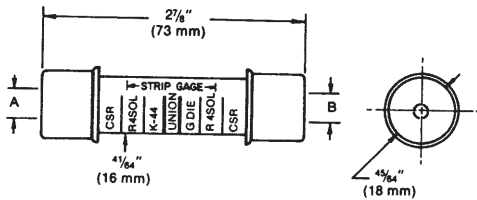

TYPE PIK

Features

- Pre-insulated nylon jacket
- Dual-rated
- Color coded end caps
- Anchoring rings inside jacket
- Rated for 600 volts

Benefits

- Provides protection against moisture, extended shelf life and crimpability at sub-zero temperatures
- For aluminum to copper or aluminum to aluminum
- Provides for ease of wire size identification (conforms to industry standards) and also prevents dirt and other contaminants from entering the connector prior to use
- Holds connector insert in place during installation
- Ensures reliability

Catalog Number	A Range			Wire Diameter Range in Inches	Cap Color	B Range			Wire Diameter Range in Inches	Cap Color	Die Index
	ACSR	Alum. or Copper Str.	Sol.			ACSR	Alum. or Copper Str.	Sol.			
PIK-88	-	10	8	.116-.128	Brown	-	10	8	.116-.128	Brown	5/8 or BG
PIK-68	-	8	8	.145-.162	Green	-	10	8	.116-.128	Brown	5/8 or BG
PIK-66	-	8	8	.145-.162	Green	-	8	6	.145-.162	Green	5/8 or BG
PIK-48	6-6/1	5-6	4	.184-.206	Blue	-	10	8	.116-.128	Brown	5/8 or BG
PIK-46	6-6/1	5-6	4	.184-.206	Blue	-	8	6	.116-.128	Green	5/8 or BG
PIK-44	6-6/1	5-6	4	.184-.206	Blue	6-6/1	5-6	4	.116-.128	Blue	5/8 or BG
PIK-28	4-6/1, 7/1	3-4	2	.232-.260	Orange	-	10	8	.116-.128	Brown	5/8 or BG
PIK-26	4-6/1, 7/1	3-4	2	.232-.260	Orange	-	8	6	.145-.162	Green	5/8 or BG
PIK-24	4-6/1, 7/1	3-4	2	.232-.260	Orange	6-6/1	5-6	4	.184-.206	Blue	5/8 or BG
PIK-22	4-6/1, 7/1	3-4	2	.232-.260	Orange	4-6/1, 7/1	3-4	2	.232-.260	Orange	5/8 or BG
PIK-18	2-6/1, 7/1	1-2	-	.292-.332	Red	-	10	8	.116-.128	Brown	5/8 or BG
PIK-16	2-6/1, 7/1	1-2	-	.292-.332	Red	-	8	6	.145-.162	Green	5/8 or BG
PIK-14	2-6/1, 7/1	1-2	-	.292-.332	Red	6-6/1	5-6	4	.184-.206	Blue	5/8 or BG
PIK-12	2-6/1, 7/1	1-2	-	.292-.332	Red	4-6/1, 7/1	3-4	2	.232-.260	Orange	5/8 or BG
PIK-11	2-6/1, 7/1	1-2	-	.292-.332	Red	2-6/1, 7/1	1-2	-	.292-.332	Red	5/8 or BG
PIK-08	-	1/0	-	.373	Yellow	-	10	8	.116-.128	Brown	5/8 or BG
PIK-06	-	1/0	-	.373	Yellow	-	8	6	.145-.162	Green	5/8 or BG
PIK-04	-	1/0	-	.373	Yellow	6-6/1	5-6	4	.184-.206	Blue	5/8 or BG
PIK-02	-	1/0	-	.373	Yellow	4-6/1, 7/1	3-4	2	.232-.260	Orange	5/8 or BG
PIK-01	-	1/0	-	.373	Yellow	2-6/1, 7/1	1-2	-	.292-.332	Red	5/8 or BG
PIK-00	-	1/0	-	.373	Yellow	-	1/0	-	.373	Yellow	5/8 or BG