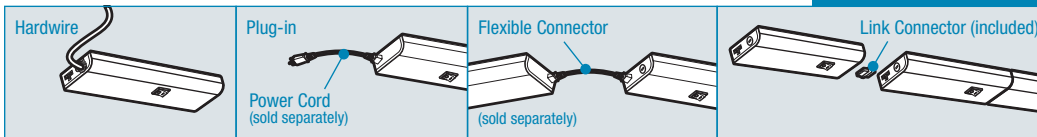

Wiring and Linking Options