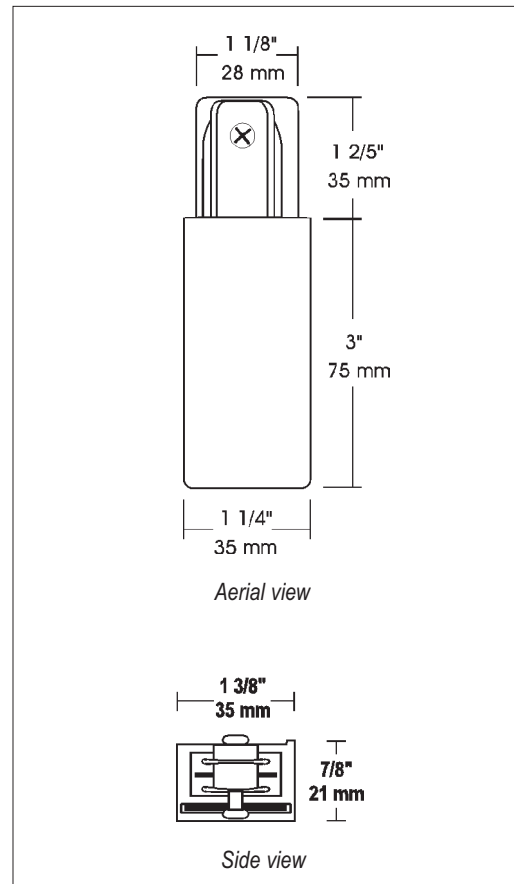

**TRACK LIGHTING  
POWER FEEDS**  
*LIVE END CONDUIT FEED*

LE6110

PROJECT
FIXTURE TYPE
MODEL
LAMP
CONTACT/TELEPHONE

**Specifications**

**Description**

Live End provides power from end of track (no canopy). Available in four colours: Black, White, Brushed Brass and Brushed Nickel.

**Features**

- Low profile aesthetic design
- Solid 12-gauge conductor
- Adds 2-3/4" to length

**Electrical**

System Electrical Rating: 20A, 120V, 60Hz

**Compatibility**

Liteline Track system is compatible with all Liteline Track, accessories and connectors.

**Dimensions & Ordering Guide**

**Model**

- LE6110-BK
- LE6110-WH
- LE6110-BB
- LE6110-BN

**Colour**

- Black
- White
- Brushed Brass
- Brushed Nickel

*All dimensions are in inches/ millimeters*

**LITELINE CORPORATION**