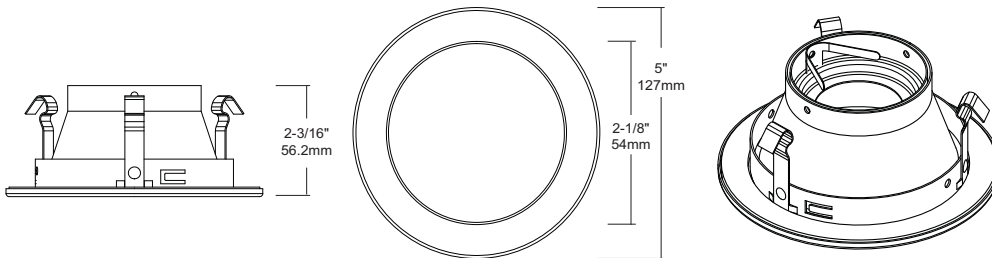

### Trim

Constructed of stamped steel with a spun aluminum reflector, GR-TH12 is a 4" shower trim with a frosted glass lens and neoprene gasket. Suitable for wet location. Available in White, Brushed Nickel, Chrome and Flat White finishes.

### Mounting

Three clips provide enhanced rigidity within the housing.

### Lamps

- MR16 (GU5.3 base), 35W max., 12V.
- MR16 (E26 base) 35W max. 120V.

SPECIFICATION	
Aperture	4"
Application	Recessed
Approved Location	Wet
Lamp Loading	Rear Loading
Lamp Type	MR16
Lens Type	Frosted
Material	Steel
Max. Watt	35
Trim Style	Shower

## Description

The GR-TH12 is a 4" shower trim with frosted glass lens and neoprene gasket suitable for wet locations. Available in White, Brushed Nickel, Chrome and Flat White finishes.

**Notes:** For additional options please consult your Liteline representative. Due to our continued efforts to improve our products, product specifications are subject to change without notice.