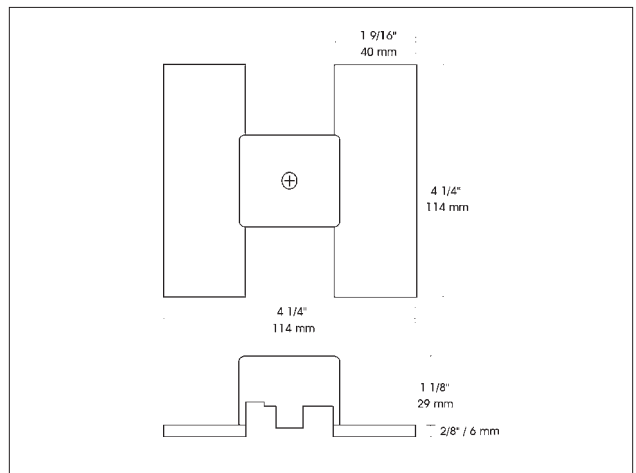

**Electrical**

System Electrical Rating: 20A, 120V, 60Hz

**Dimensions & Ordering Guide**

**Model**

- CF6108-BK
- CF6108-WH
- CF6108-BB
- CF6108-BN

**Colour**

- Black
- White
- Brushed Brass
- Brushed Nickel

*All dimensions are in inches/ millimeters*

**Listings**

**LITELINE CORPORATION**

8 Abacus Road, Brampton, Ontario, Canada L6T 5B7  
 Tel: 416-996-1856 • Fax: 905-794-1990 / 1-888-738-9736  
 E-mail: sales@liteline.com • Website: www.liteline.com