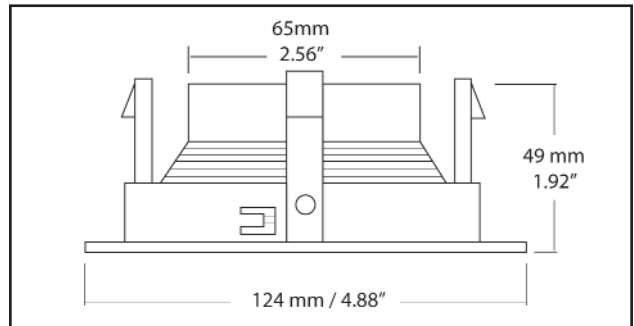

4-INCH DECORATIVE TRIMS

GR-TH01

PROJECT
FIXTURE TYPE
MODEL
LAMP
CONTACT/TELEPHONE

Specifications

Description

GR-TH01 round stepped baffle available in Black and White.

Lamp Wattage / Type

- Maximum 75W, MR16 12V
- Maximum 75W, MR16 E26 120V

Trim Material

Precision spun .040" steel with deep grooves to reduce aperture glare. Non-reflective matte white or black finishes.

Housing

Designed to use with all Liteline 4" Recessed Housings.

Dimensions & Ordering Guide

Model

GR-TH01-WH
GR-TH01-WHWH
GR-TH01-BK

Colour

White Baffle
White Baffle with white ring
Black Baffle

Outside Dimension: 124mm (4.88")

Aperture: 65mm (2.56")

All dimensions are in inches / millimeters

Listings