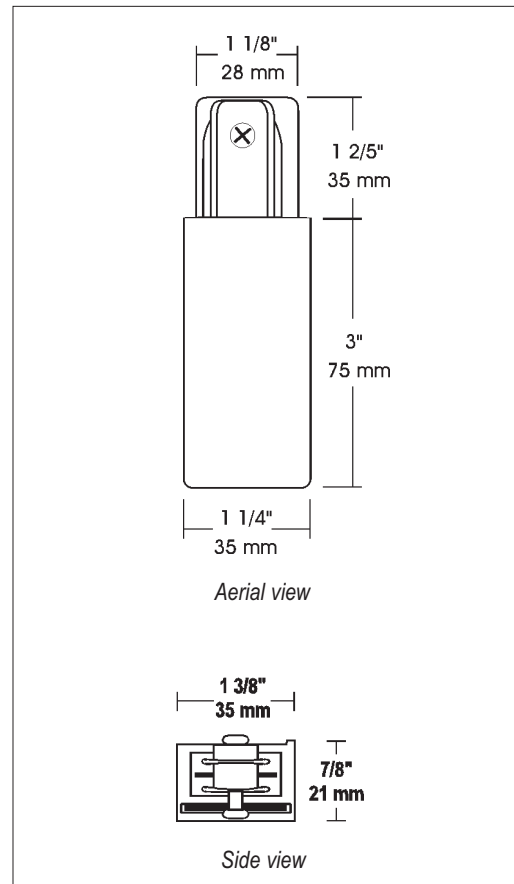

**TRACK LIGHTING  
POWER FEEDS**  
*LIVE END CONDUIT FEED*

LE6110

PROJECT
FIXTURE TYPE
MODEL
LAMP
CONTACT/TELEPHONE

**Specifications**

**Description**

Live End provides power from end of track (no canopy). Available in four colours: Black, White, Brushed Brass and Brushed Nickel.

**Features**

- Low profile aesthetic design
- Solid 12-gauge conductor
- Adds 2-3/4" to length

**Electrical**

System Electrical Rating: 20A, 120V, 60Hz

**Compatibility**

Liteline Track system is compatible with all Liteline Track, accessories and connectors.

**Dimensions & Ordering Guide**

**Model**

- LE6110-BK
- LE6110-WH
- LE6110-BB
- LE6110-BN

**Colour**

- Black
- White
- Brushed Brass
- Brushed Nickel

*All dimensions are in inches/ millimeters*

**LITELINE CORPORATION**