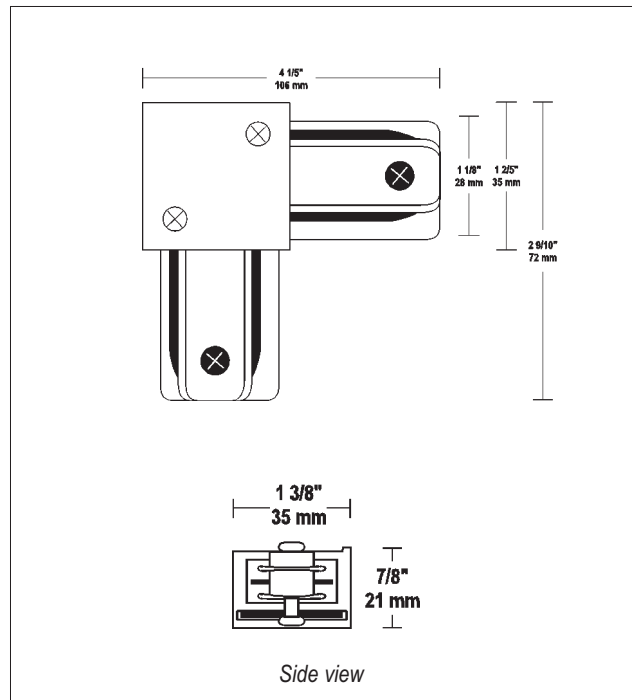

TRACK LIGHTING CONNECTORS

L-CONNECTOR

LC6102

PROJECT
FIXTURE TYPE
MODEL
LAMP
CONTACT/TELEPHONE

Specifications

Description

L-Connector, connects two track sections at 90°. Available in four colours: Black, White, Brushed Brass and Brushed Nickel.

Features

- Low profile aesthetic design
- Solid 12-gauge conductors
- 90° joint connection

Electrical

System Electrical Rating: 20A, 120V, 60Hz

Compatibility

Liteline Track system is compatible with all Liteline Track, accessories and connectors.

Dimensions & Ordering Guide

Model

LC6102-BK
LC6102-WH
LC6102-BB
LC6102-BN

Colour

Black
White
Brushed Brass
Brushed Nickel

All dimensions are in inches/ millimeters

Listings

LITELINE CORPORATION