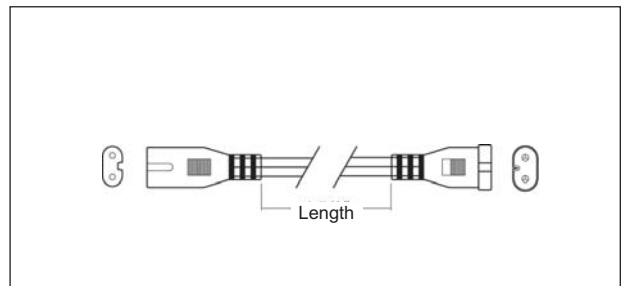

### Dimensions & Ordering Guide

Model	Length	Colour
FBT6106-WH	6" (152.4mm)	White
FBT6100-WH	12" (304.8mm)	White
FBT6124-WH	24" (609mm)	White
FBT6136-WH	36" (914.4mm)	White

*All dimensions are in inches and millimeters*