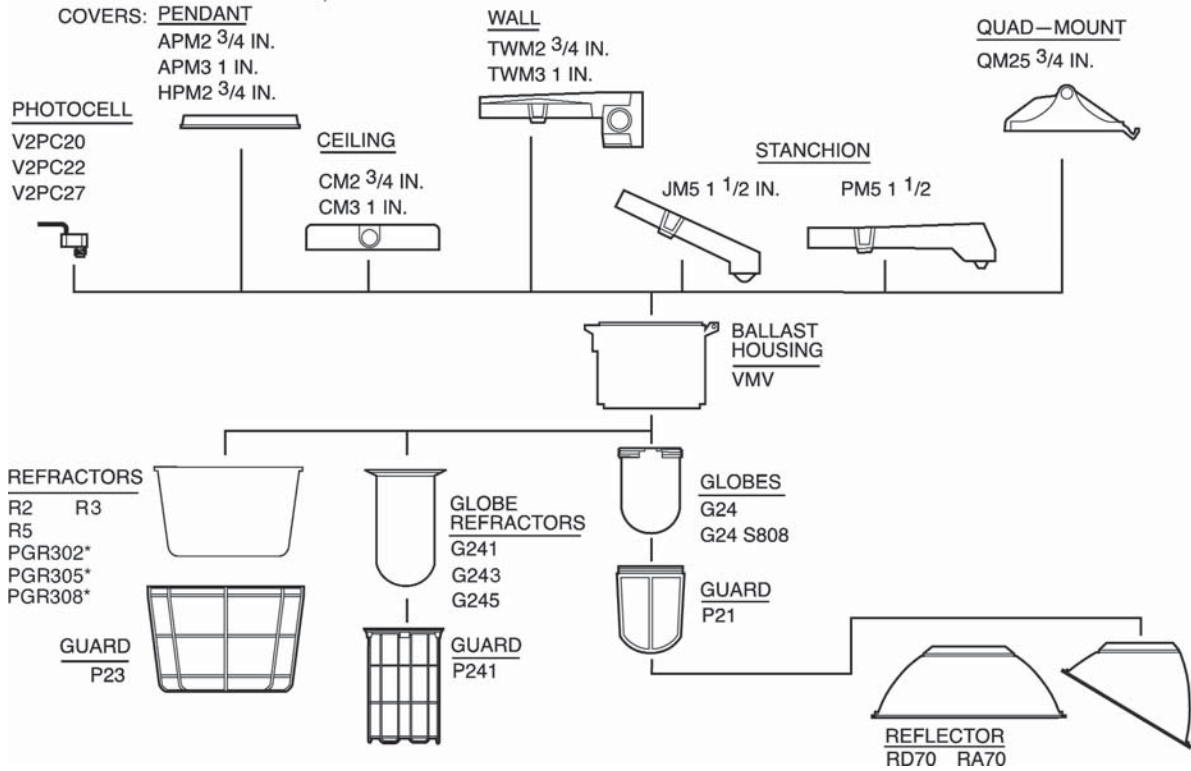

Champ® H.I.D. Luminaires

*Plastic refractors are for non-hazardous areas only (50-100W Max.)